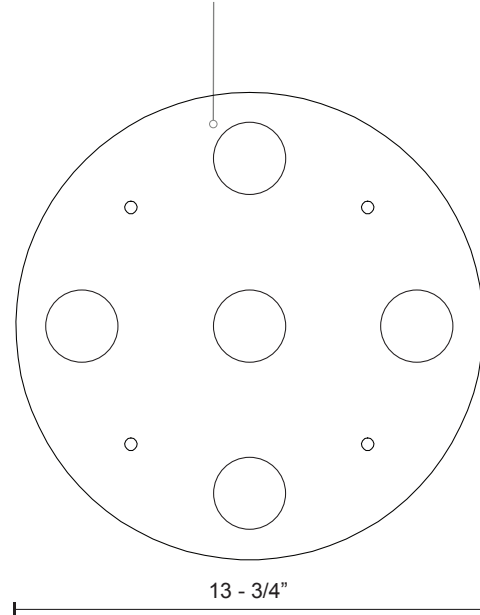

Metal Finish
BC - Black Chrome
Bk - Black
BN - Brushed Nickel
CH - Chrome
VB - Vintage Brass
WH - White