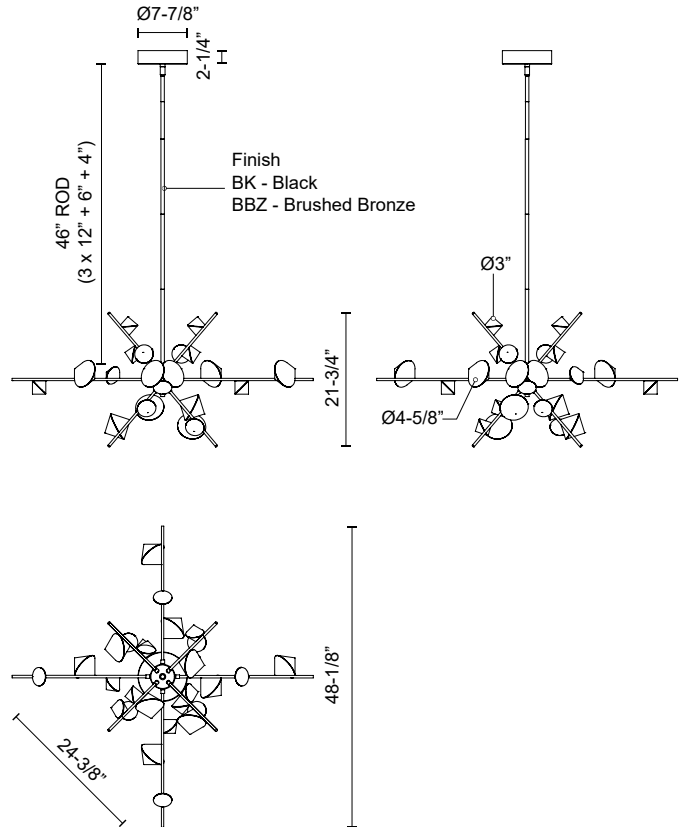

DESCRIPTION

Gemstone shaped illuminations cluster around an architectural rod in a way that is enduring and awe-inspiring. Providing luxe and modern ambient lighting in any space, the Geode Collection is the jewellery of any space.