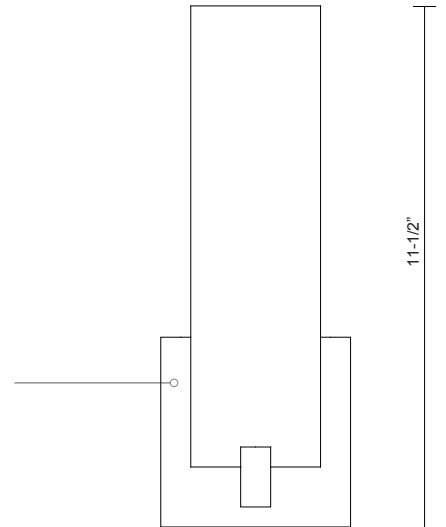

### Sophisticated LED technology meets indoor ceiling fixture

- Cylinder shaped white opal glass
- Brushed Nickel or Chrome details
- Dimmable with ELV dimmer (Not included)
- 120V

Color Temp 3000K  
 CRI (Ra) >80  
 Dimming 100% - 10%  
 Rated Life 50,000 hours

Voltage	Watt	LED Lumens	Delivered Lumens	Finish(es)
120V	10W	800lm	616lm*	BN / CH

601484BN-LED

Metal Canopy  
 CH- Chrome  
 BN- Brushed Nickel

Cylinder shaped  
 White Opal Glass  
 Metal Diffuser  
 CH- Chrome  
 BN- Brushed Nickel