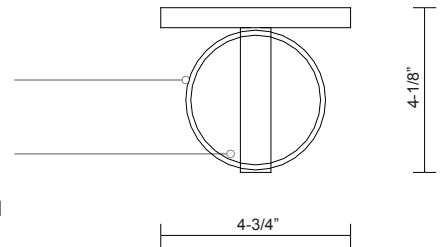

Voltage	Watt	LED Lumens	Delivered Lumens	Finish(es)
120V	10W	800lm	616lm*	BN / CH

601484BN-LED

Metal Canopy  
 CH- Chrome  
 BN- Brushed Nickel

Cylinder shaped  
 White Opal Glass  
 Metal Diffuser  
 CH- Chrome  
 BN- Brushed Nickel