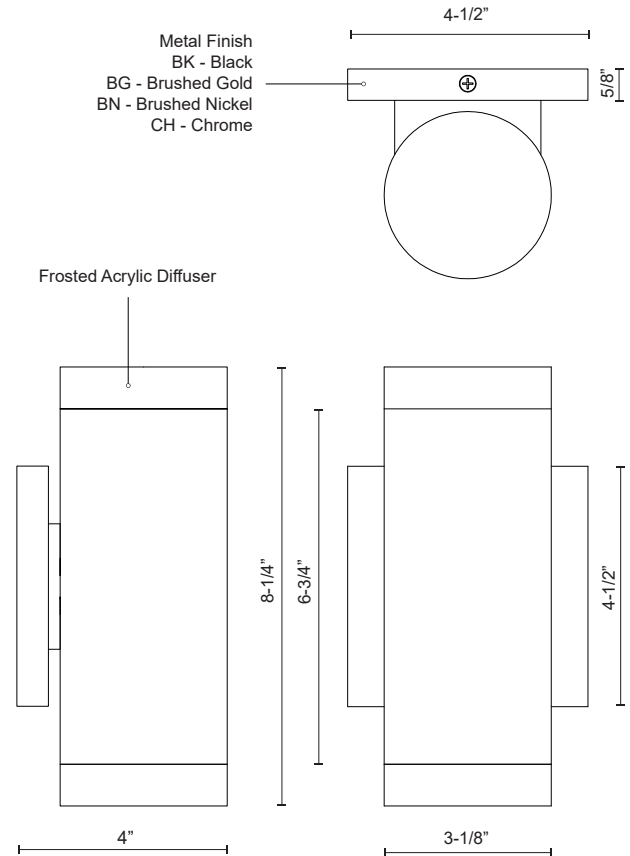

| | |
|-------------------------------|---|
| Fixture Dimensions | W3-1/8" x H8-1/4" x E4" |
| Light Source | AC LED Module |
| Wattage | 17W |
| Total Lumens | 1200lm |
| Delivered Lumens | BK-705lm; BN-767lm; CH-868lm; |
| Voltage | 120V |
| Color Temperature | 3000K |
| CRI (Ra) | 90CRI |
| Optional Color Temps | 2700K - 5000K Available, Minimum Order Quantities Apply |
| LED Rated Life | 50,000 hours |
| Dimming | 100% - 10%, ELV Dimmer (Not Included) |
| Diffuser Details | Frosted acrylic diffuser |
| Location | Dry |
| Illumination Direction | Up and Down |
| Mounting Style | All Orientation; Wall; |
| Canopy Dimensions | W4-1/2" x H4-1/2" x E5/8" |
| CEC Title 24 JA8 | Yes, JA8-2022 |

* For custom options, consult factory for details.

* For warranty information, please visit www.kuzcolighting.com/warranty

DESCRIPTION

LED cylinder shaped up/down wall sconce with clear acrylic discs. Metal details in black, brushed gold, brushed nickel or chrome finish, and is equipped with our powerful 120V AC LED technology,