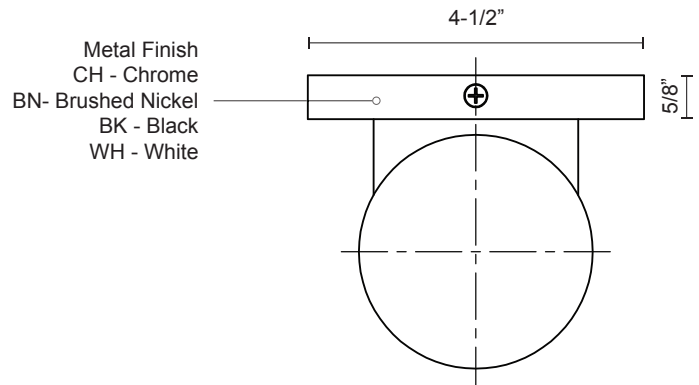

601431-LED

Specification Sheet

Wall Sconce

CH - Chrome

Other Finishes:

BN - Brushed Nickel

WH - White

BK - Black

*Preliminary figures

Product Descriptions

LED cylinder shaped updown wall sconce with clear acrylic discs. Metal details in white, black, brushed nickel or chrome finish, and is equipped with our powerful 120V AC LED technology, fully dimmable.

- Dimmable (not included)
- Custom options available

Fixture Weight:

Canopy Dimensions:
L: 4-1/2" H:4-1/2" W: 5/8"

Comments: