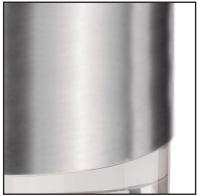

601431-LED

Specification Sheet

Wall Sconce

CH - Chrome

Other Finishes:

BN - Brushed Nickel

WH - White

BK - Black

*Preliminary figures

Product Descriptions

LED cylinder shaped updown wall sconce with clear acrylic discs. Metal details in white, black, brushed nickel or chrome finish, and is equipped with our powerful 120V AC LED technology, fully dimmable.

- Dimmable (not included)
- Custom options available

Fixture Weight:

Canopy Dimensions:
L: 4-1/2" H:4-1/2" W: 5/8"

Comments: