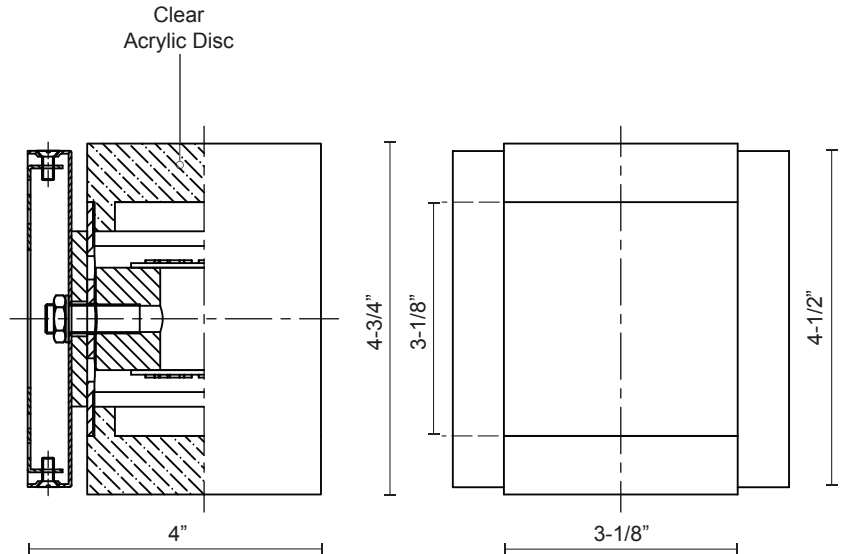

601431-LED

Specification Sheet

Wall Sconce

CH - Chrome

Other Finishes:

BN - Brushed Nickel

WH - White

BK - Black

- Dimmable (not included)
- Custom options available

Fixture Weight:

Canopy Dimensions:
L: 4-1/2" H:4-1/2" W: 5/8"

Comments: