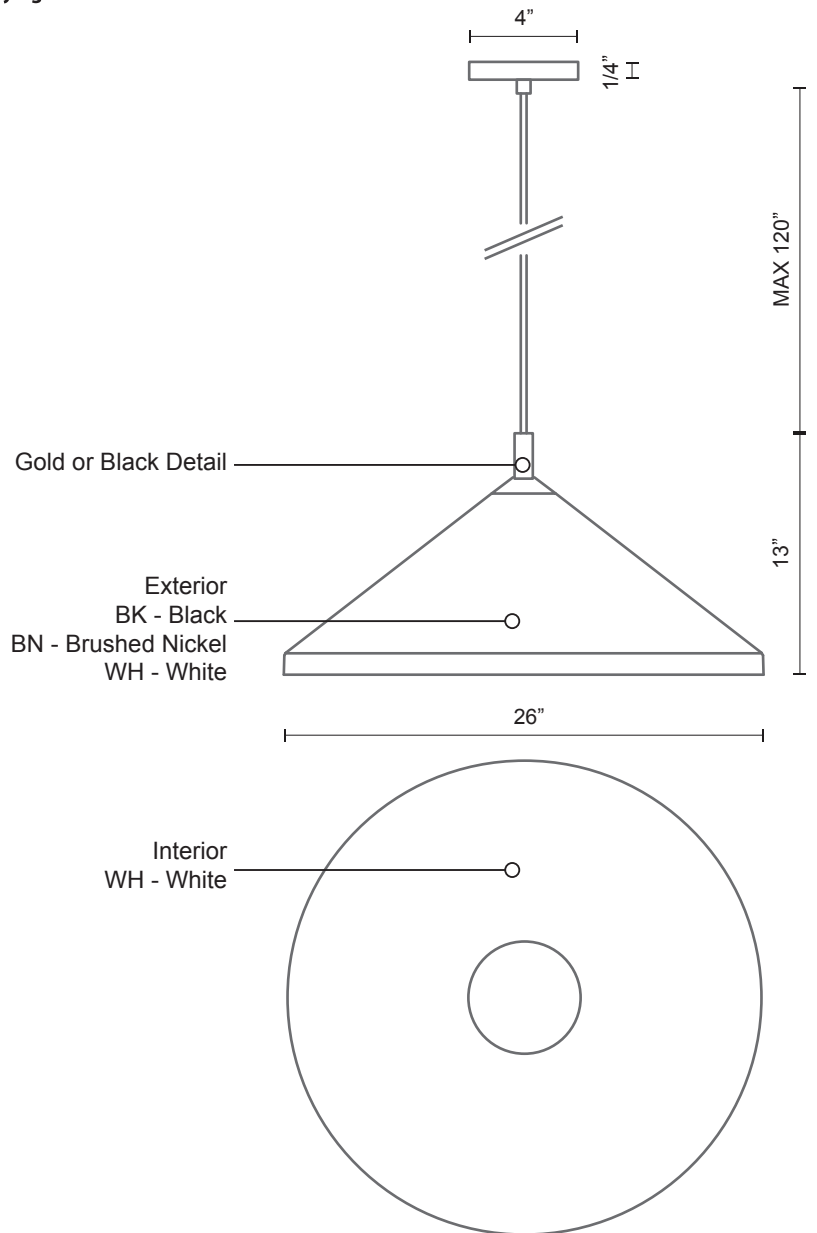

493126

Specification Sheet

Pendant

Black with Gold

White with Gold

Brushed Nickel with Black

PROJECT							
DATE				TYPE			
Voltage	Watt	LED Lumens	Delivered Lumens	Finish(es)		Color Temp	N/A
120V	1 x 60W*	N/A	N/A	BK/GD - Black with Gold		CRI(Ra)	N/A
120V	1 x 60W*	N/A	N/A	BN/BK - Brushed Nickel/Black		Dimming	N/A
120V	1 x 60W*	N/A	N/A	WH/GD - White with Gold		Rated Life	N/A

*Preliminary figures

Product Descriptions

Single lamp pendant with conical aluminum shade with fine powder-coated or plated finishes with contrasting finial. Exterior shade colors are black or white with gold detail or brushed nickel with black detail. Suspended by cloth cable to a maximum 120" length. Available in 2 sizes.

Product Details

UL Listed.

5-years warranty.

Complete warranty terms located at:

www.kuzcolighting.com/warranty

Lamp type incandescent with E26 medium base bulb (bulb not included).

Canopy dimensions:

D: 4"; H: 1/4"