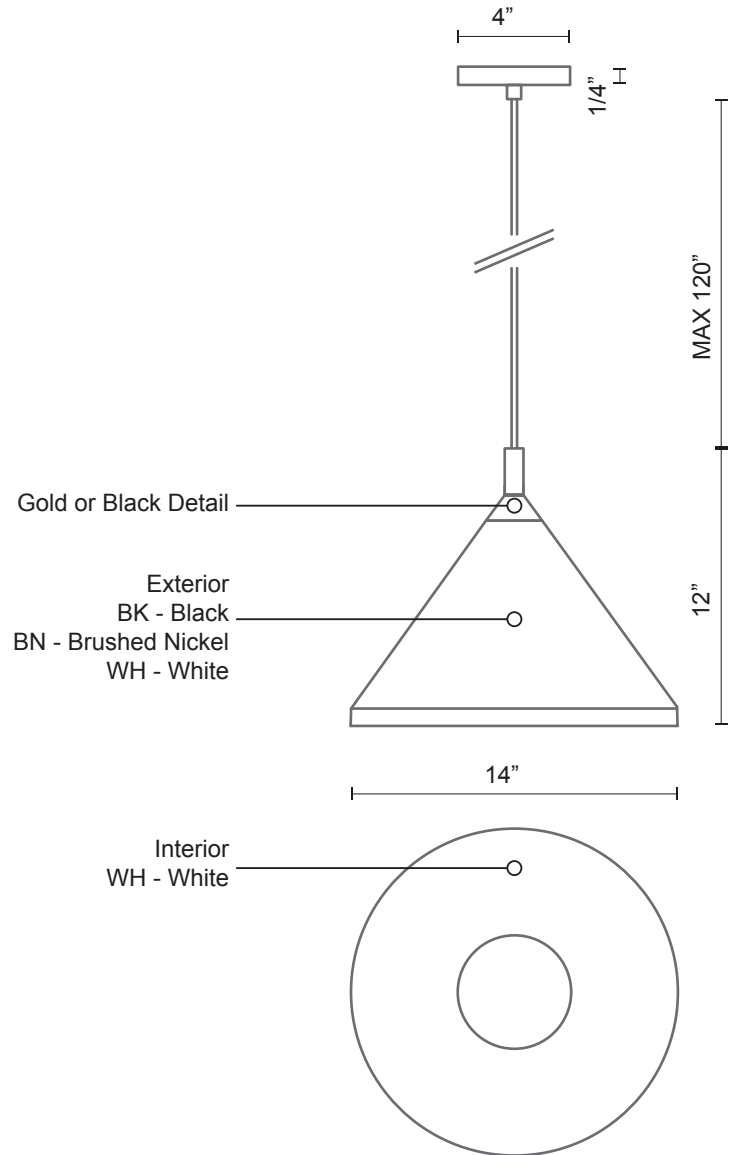

492814

Specification Sheet

Pendant

Black with Gold

White with Gold

Brushed Nickel with Black

PROJECT							
DATE				TYPE			
Voltage	Watt	LED Lumens	Delivered Lumens	Finish(es)		Color Temp	N/A
120V	1 x 60W*	N/A	N/A	BK/GD - Black with Gold		CRI(Ra)	N/A
120V	1 x 60W*	N/A	N/A	BN/BK - Brushed Nickel/Black		Dimming	N/A
120V	1 x 60W*	N/A	N/A	WH/GD - White with Gold		Rated Life	N/A

*Preliminary figures

Product Descriptions

Single lamp pendant with conical aluminum shade with fine powder-coated or plated finishes with contrasting finial. Exterior shade colors are black or white with gold detail or brushed nickel with black detail. Suspended by cloth cable to a maximum 120" length. Available in 2 sizes.

Product Details

UL Listed.

5-years warranty.

Complete warranty terms located at:

www.kuzcolighting.com/warranty

Lamp type incandescent with E26 medium base bulb (bulb not included).

Canopy dimensions:

D: 4"; H: 1/4"