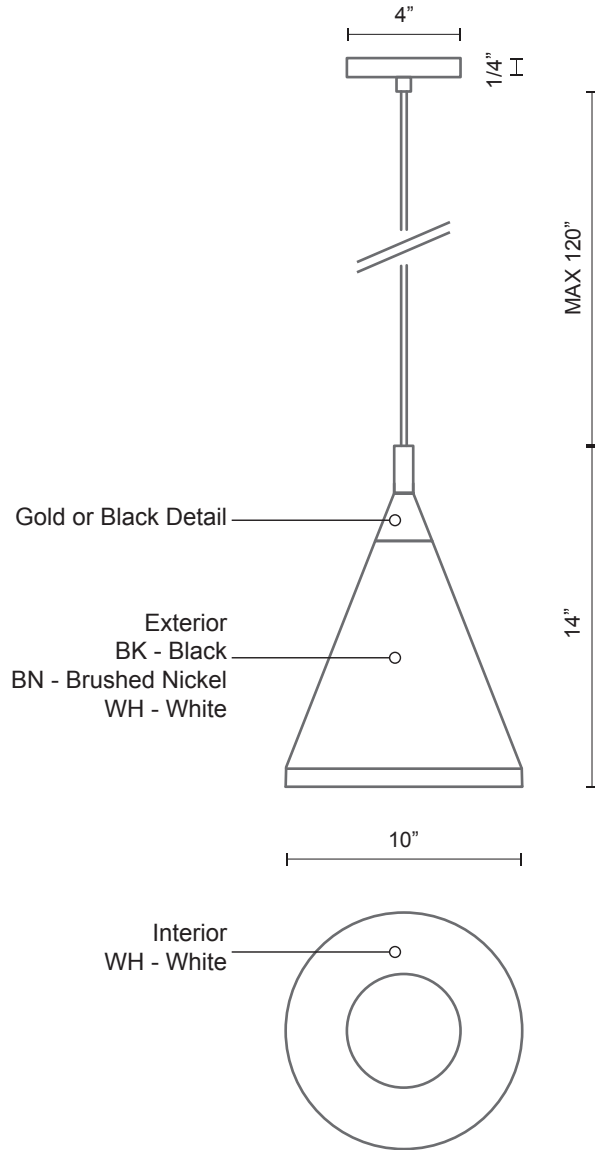

492710

Specification Sheet

Pendant

Black with Gold

White with Gold

Brushed Nickel with Black

PROJECT							
DATE				TYPE			
Voltage	Watt	LED Lumens	Delivered Lumens	Finish(es)		Color Temp	N/A
120V	1 x 60W*	N/A	N/A	BK/GD - Black with Gold		CRI(Ra)	N/A
120V	1 x 60W*	N/A	N/A	BN/BK - Brushed Nickel/Black		Dimming	N/A
120V	1 x 60W*	N/A	N/A	WH/GD - White with Gold		Rated Life	N/A

*Preliminary figures

Product Descriptions

Single lamp pendant with conical aluminum shade with fine powder-coated or plated finishes with contrasting finial. Exterior shade colors are black or white with gold detail or brushed nickel with black detail. Suspended by cloth cable to a maximum 120" length. Available in 3 sizes.

Product Details

UL Listed.

5-years warranty.

Complete warranty terms located at:

www.kuzcolighting.com/warranty

Lamp type incandescent with E26 medium base bulb (bulb not included).

Canopy dimensions:
D: 4"; H: 1/4"