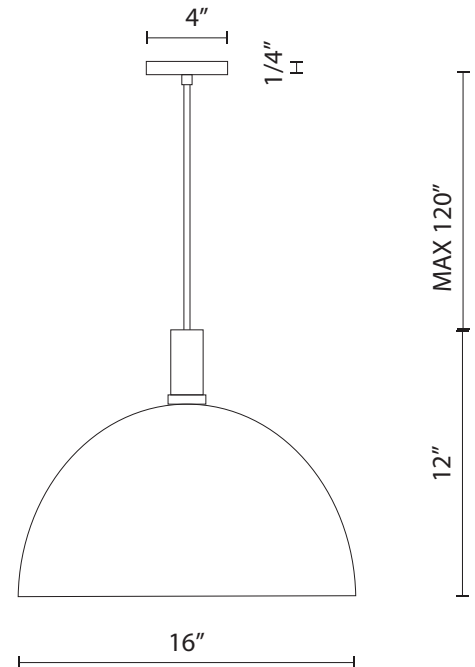

### Product Descriptions

Single lamp pendant with aluminum dome shade showcasing powder-coated or plated finishes with metal details. Exterior shade colors are black, gray, white or blue. Metallic exterior options are brushed nickel or gold. Suspended by cloth cable to a maximum 120" length. Available in 3 sizes.

Canopy dimensions:

D: 4"; H: 1/4"

Comments: