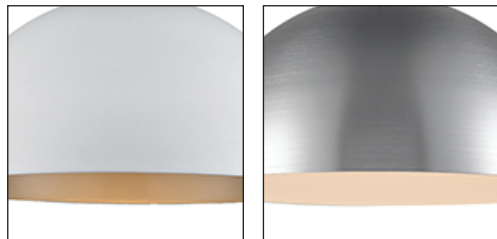

## Pendant

Black with Gold

PROJECT					
DATE				TYPE	

Voltage	Watt	LED Lumens	Delivered Lumens	Finish(es)	Color Temp	N/A
120V	1 x 60W*	N/A	N/A	BK/GD - Black with Gold	CRI(Ra)	N/A
120V	1 x 60W*	N/A	N/A	BN/BK - Brushed Nickel/Black	Dimming	N/A
120V	1 x 60W*	N/A	N/A	WH/GD - White with Gold	Rated Life	N/A

\*Preliminary figures

White with Gold

Brushed Nickel with Black

### Product Descriptions

Single lamp pendant with aluminum dome shade showcasing powder-coated or plated finishes with metal details. Exterior shade colors are black, gray, white or blue. Metallic exterior options are brushed nickel or gold. Suspended by cloth cable to a maximum 120" length. Available in 3 sizes.