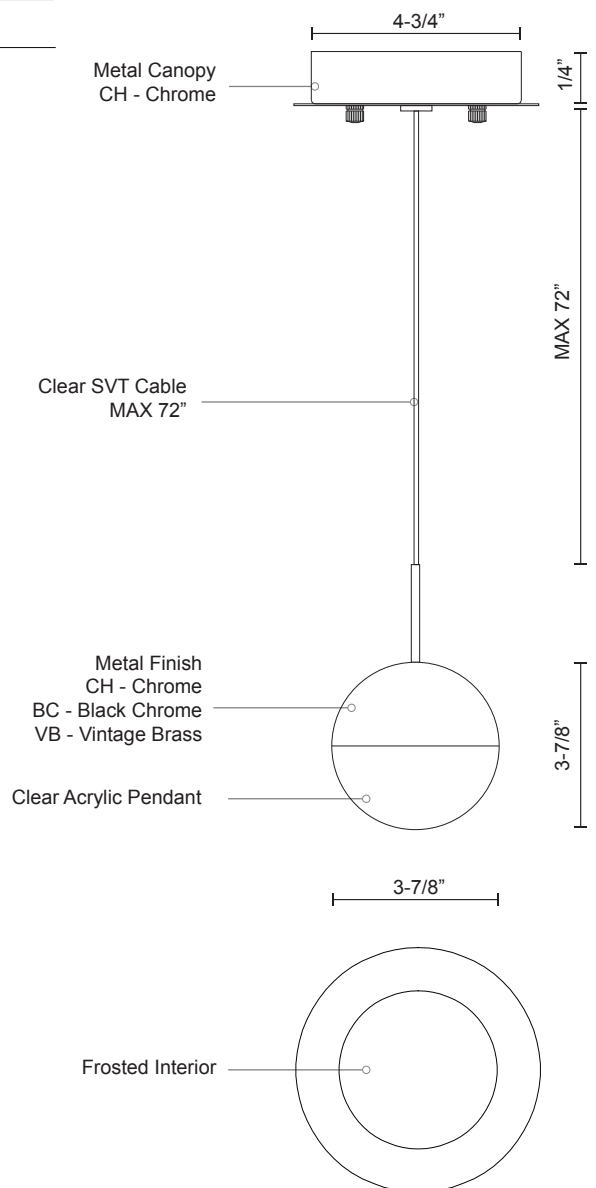

402801-LED

SPECIFICATION SHEET

Sophisticated LED technology meets pendants with modern design

- Sphere shaped design with clear acrylic and frosted interior
- Chrome and black chrome finish
- Dimmable with ELV dimmer (Not included)
- 120V

Color Temp 3000K
 CRI (Ra) >90
 Dimming 100% - 10%
 Rated Life 50,000 hours

Voltage	Watt	LED Lumens	Delivered Lumens	Finish(es)
120V	6W	400lm	410lm	CH - Chrome
120V	6W	400lm	TBD	BC - Black Chrome
120V	6W	400lm	TBD	VB - Vintage Brass

402801-CH

PROJECT	
DATE	TYPE

402801-BC

402801-VB