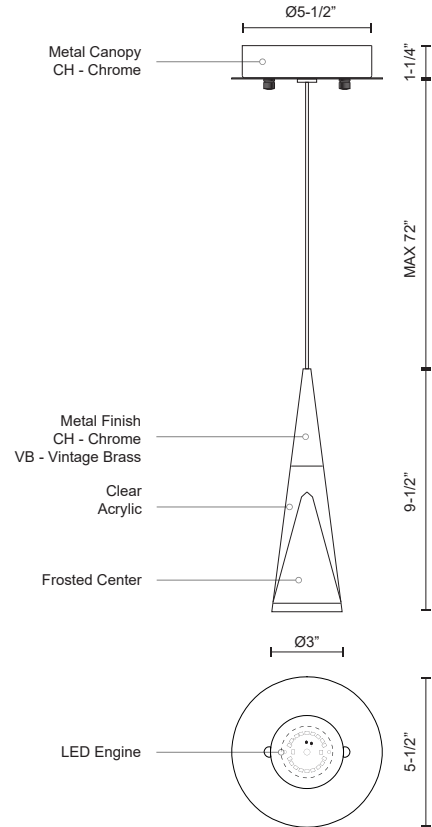

MALABAR 402401-LED

PENDANTS

PROJECT

402401VB-LED
Vintage Brass

402401CH-LED
Chrome

SPECIFICATION DETAILS

* For custom options, consult factory for details.

Fixture Dimensions	D3" x H9-1/2"
Light Source	LED
Wattage	5W
Total Lumens	400lm
Delivered Lumens	CH-200lm
Voltage	120V
Color Temperature	3000K
CRI (Ra)	>90
Optional Color Temps	2700K - 5000K Available, Minimum Order Quantities Apply
LED Rated Life	50,000 hours
Dimming	100% - 10%, ELV Dimmer (Not Included)
Diffuser Details	Clear Acrylic with Frosted Center
Adjustable	Yes
Wire Length	72" Max
Wire Type	Clear SSL Wire
Location	Dry
Warranty	5 Years
Canopy Dimensions	D5-1/2" x H1-1/4"

DESCRIPTION

Single LED lamp pendant, unique conical shape with chrome tip, clear with internal frosted designed acrylic and chrome trimmed diffuser with frosted center. Chrome canopy and metal details. Equipped with our powerful 120V AC LED technology. Available in a variety of multi-pendant options see series for family details.