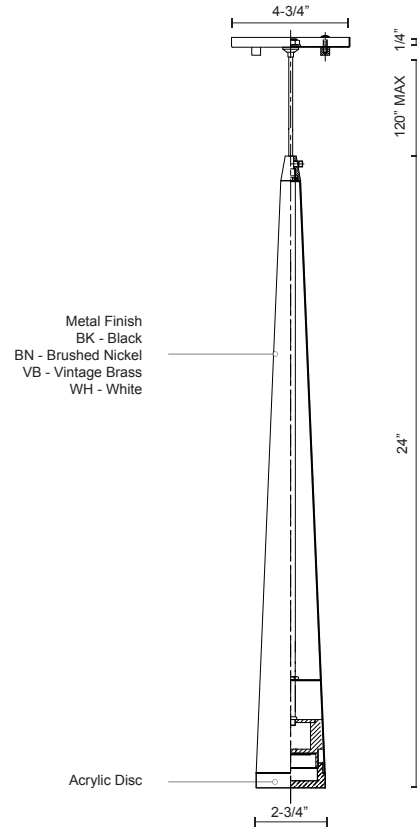

MINA
401215-LED
PENDANTS

PROJECT

401215VB-LED
Vintage Brass

401215WH-LED
White

401215BN-LED
Brushed Nickel

401215BK-LED
Black

SPECIFICATION DETAILS

* For custom options, consult factory for details.

Fixture Dimensions	D2-3/4" x H24"
Light Source	LED
Wattage	10W
Total Lumens	600lm
Delivered Lumens	368lm
Voltage	120V
Color Temperature	3000K
CRI (Ra)	>90
Optional Color Temps	2700K - 5000K Available, Minimum Order Quantities Apply
LED Rated Life	50,000 hours
Dimming	100% - 10%, ELV Dimmer (Not Included)
Diffuser Details	Clear Acrylic Diffuser
Adjustable	Yes
Wire Length	120" Max
Wire Type	Clear SSL Wire
Location	Dry
Warranty	5 Years
Canopy Dimensions	D4-3/4" x H1/4"

DESCRIPTION

Single LED pendant, sleek conical shape with clear acrylic diffuser. Round canopy matches the selected finish. Equipped with our powerful 120V AC LED technology, available in three different sizes 12", 24" and 36"