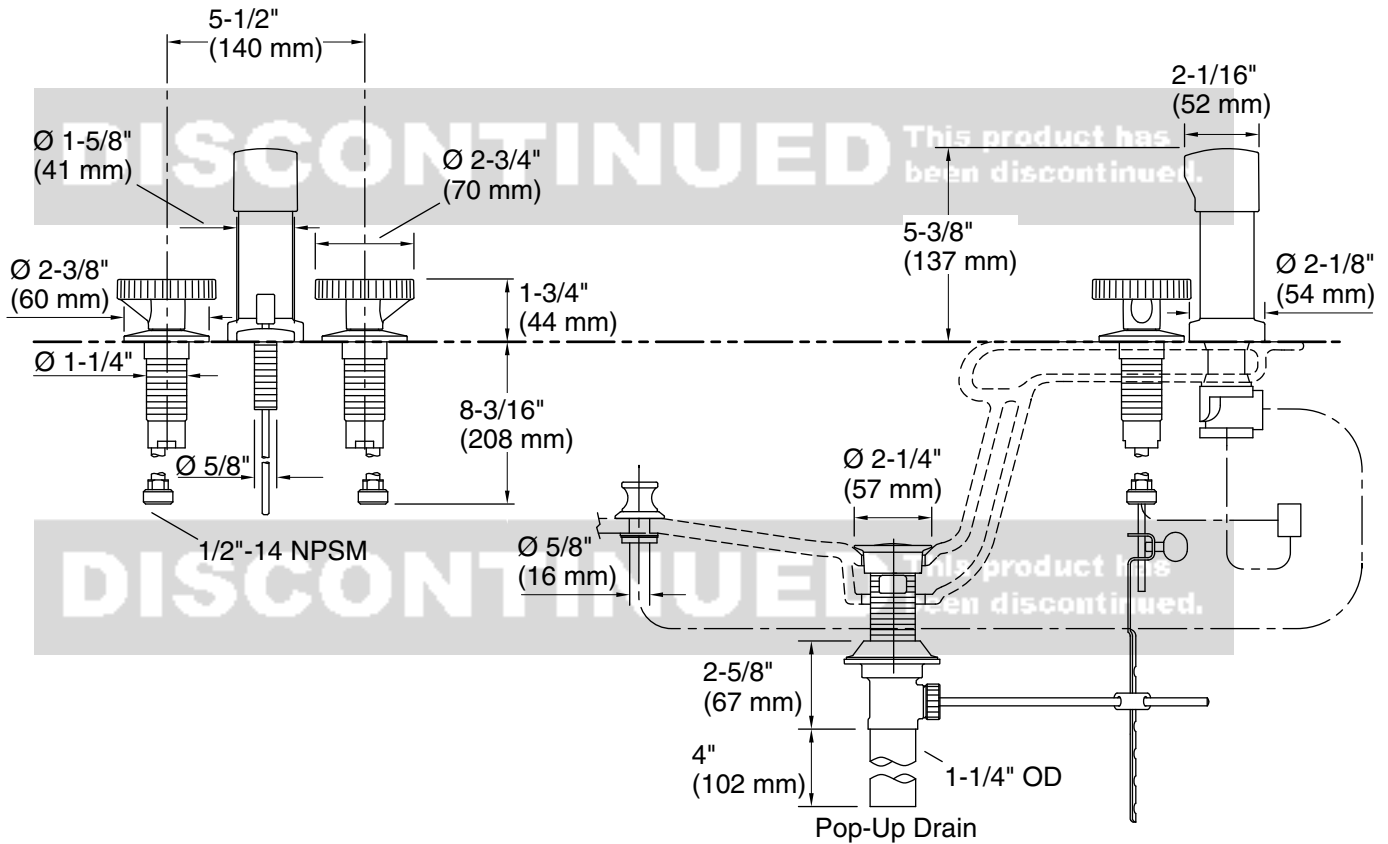

Features

- Two Industrial handles offer separate control of hot and cold water
- Vertical spray delivers gentle, localized stream of water
- Fixture-mount vacuum breaker
- Includes metal pop-up drain with 1-1/4" (32 mm) tailpiece
- Coordinates with Components faucets, accessories, and showering components to complete your bathroom
- UltraGlide® valves with dry-stem technology are designed to eliminate common leak paths and provide smooth, effortless control

See website for detailed warranty information.

DISCONTINUED This product has been discontinued.

Technical Information

All product dimensions are nominal.

Drain included: Yes

Notes

Install this product according to the installation instructions.