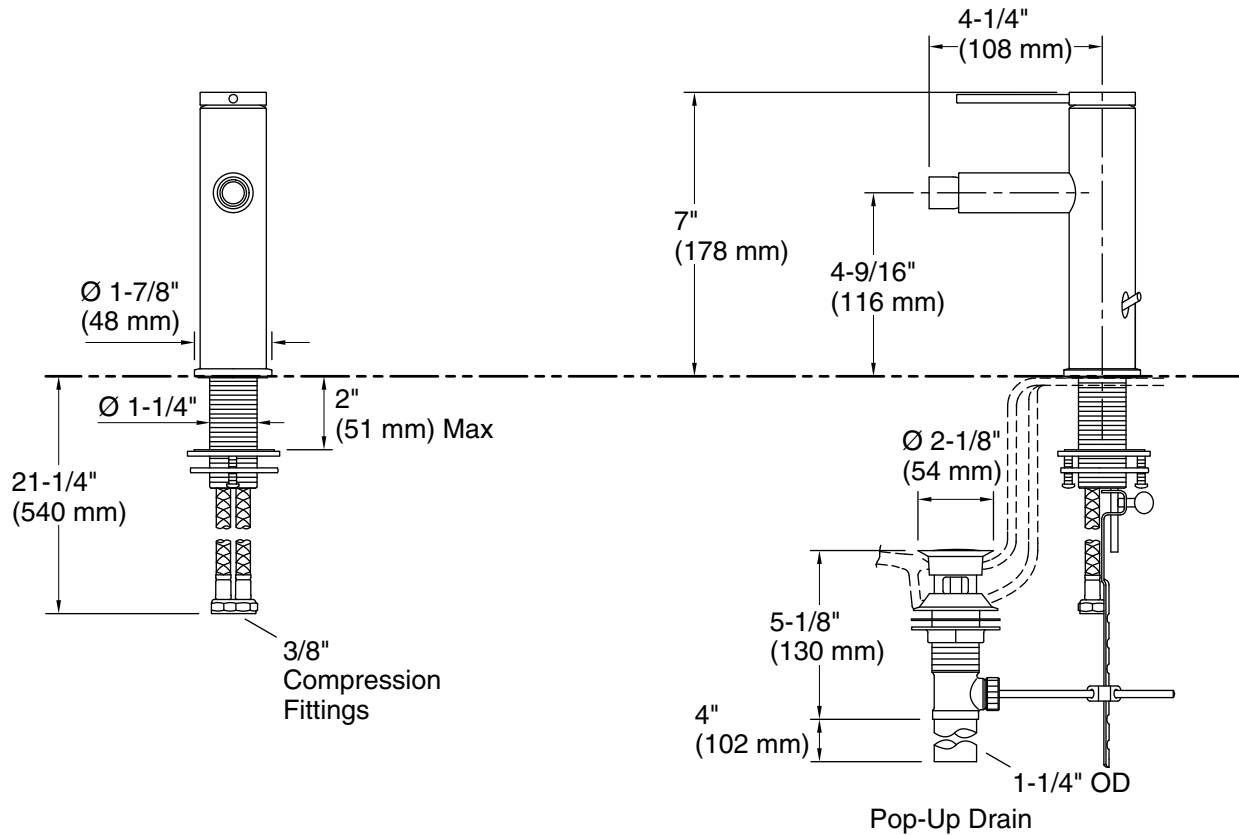

Technical Information

All product dimensions are nominal.

Faucet:

Flow rate: 1.5 gal/min (5.7 l/min)

Pressure: 60 psi (4.1 bar)

Spout:

Spout reach: 4-1/4" (108 mm)

Notes

Install this product according to the installation instructions.