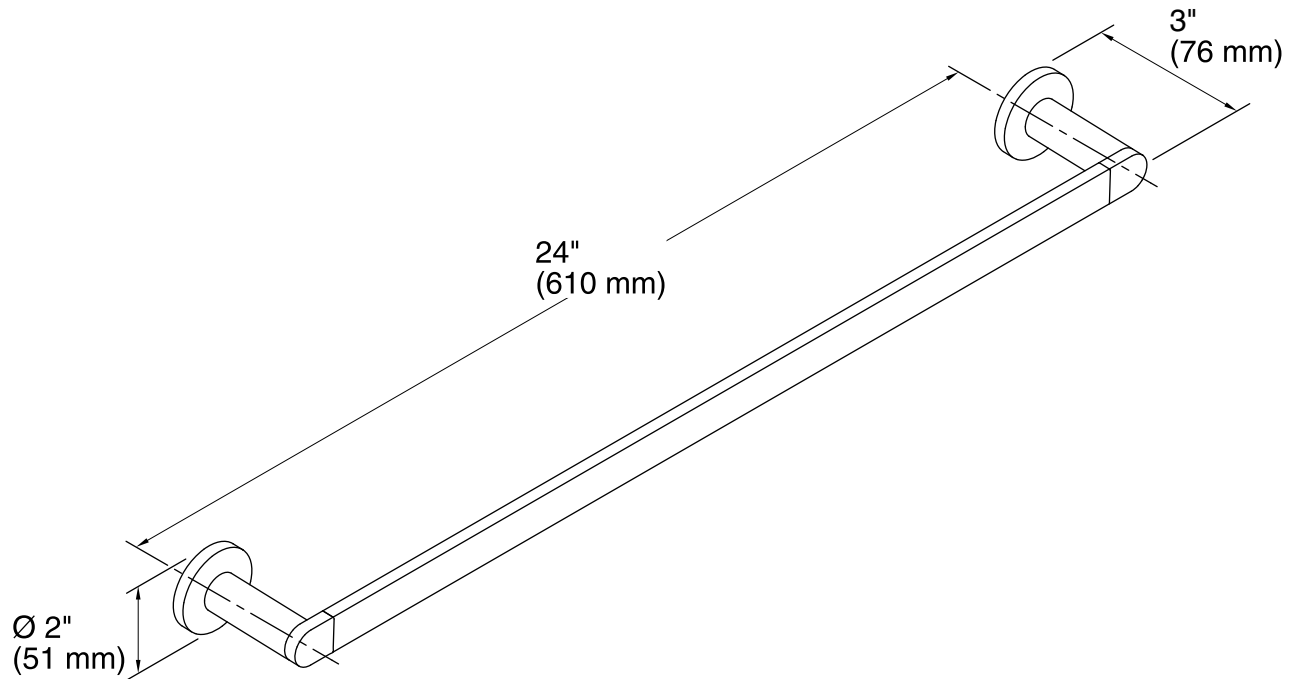

Technical Information

All product dimensions are nominal.

Material: Zinc, Brass

Notes

Install this product according to the installation guide.