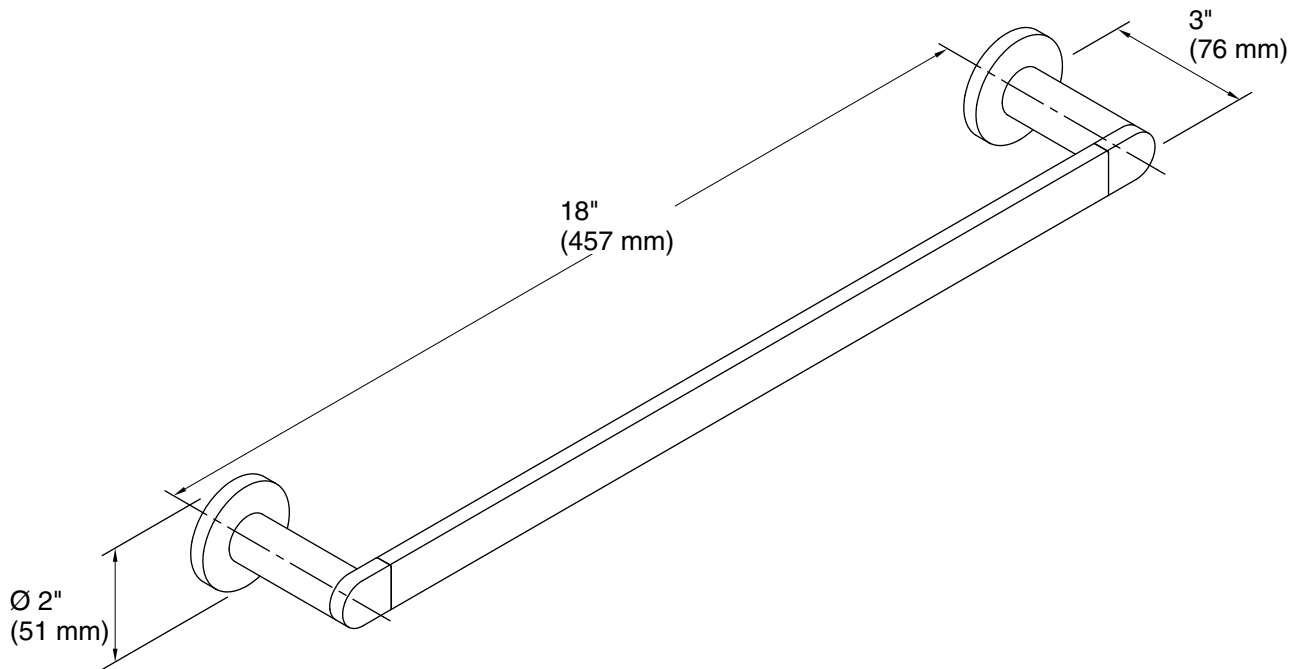

Technical Information

All product dimensions are nominal.

Installation Type: Wall-mount

Material: Zinc, Brass

Notes

Install this product according to the installation guide.