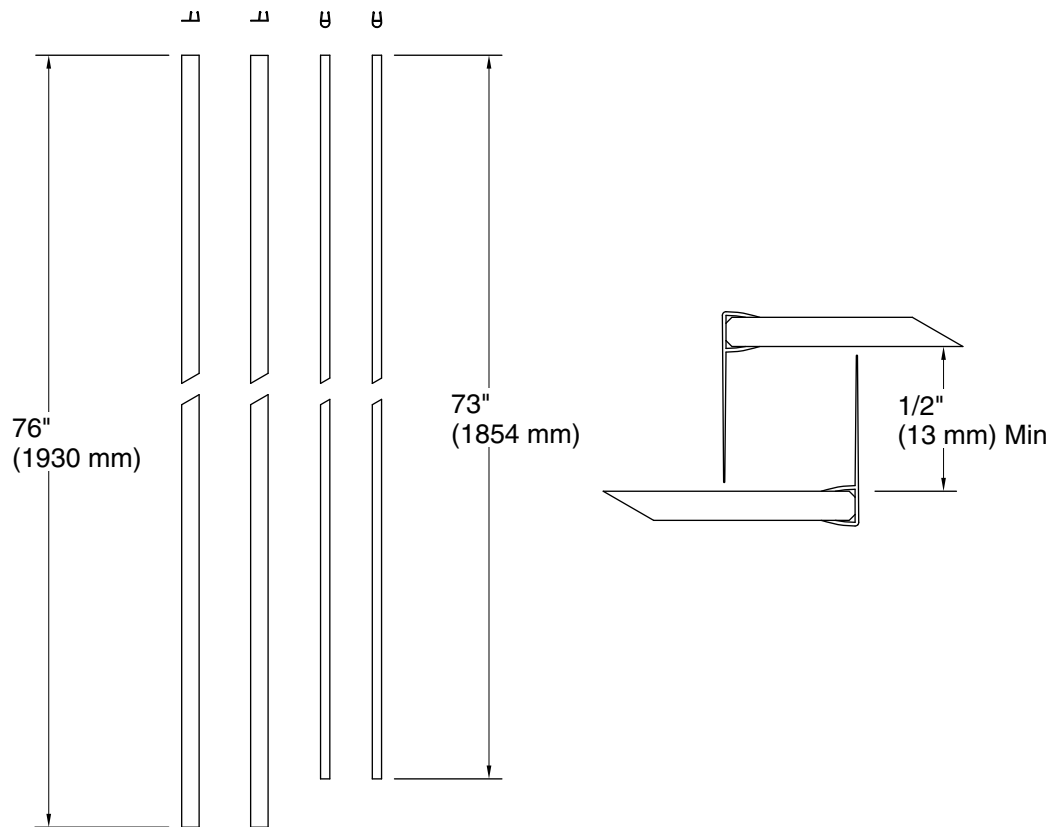

Features

- For use with select KOHLER® sliding shower and bath doors with 1/4" (6 mm) glass thickness and space between panels of 1/2" (12 mm) to 5/8" (16 mm)
- Bulb seals improve water containment between the door and wall
- Fin seals close the space between door panels, providing improved water containment
- Includes two field trimmable fin seals, 76" (1930 mm) long
- Includes two field trimmable bulb seals, 73" (1854 mm) long
- Can be used on shower doors up to 82" tall

Technical Information

All product dimensions are nominal.

Material: Plastic