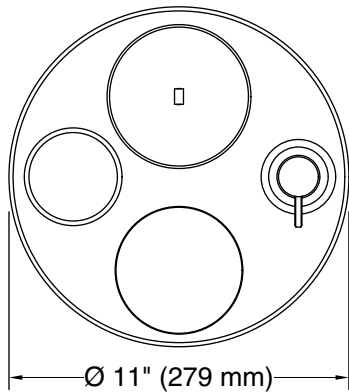

Features

- Five-piece set contains a ceramic soap dispenser, tumbler, lidded canister, soap dish and wooden nesting tray.
- Decorated with a textural Herringbone design on White background.
- Polished Nickel-matched soap dispenser easily coordinates across the bathroom or kitchen.
- Modern silhouettes are easy to clean.
- Pairs flawlessly with Artist Editions Sartorial™ lavatories and other Kohler fixture products.
- Packaged in a decorative box for easy gifting.
- Complete your look with KOHLER® Turkish Bath Linens and Bath & Body collections.

Color	Code	Description
-------	------	-------------

	0	White
--	---	-------

Technical Information

All product dimensions are nominal.

Installation Type: Freestanding

Material: Ceramic