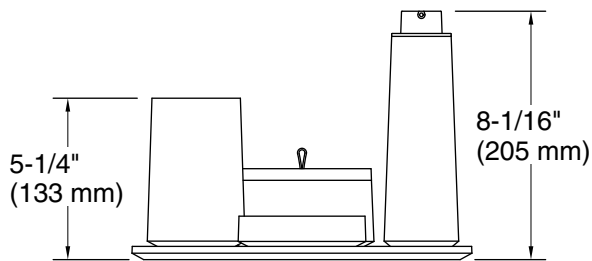

Color	Code	Description
-------	------	-------------

	0	White
--	---	-------

Technical Information

All product dimensions are nominal.

Installation Type: Freestanding

Material: Ceramic