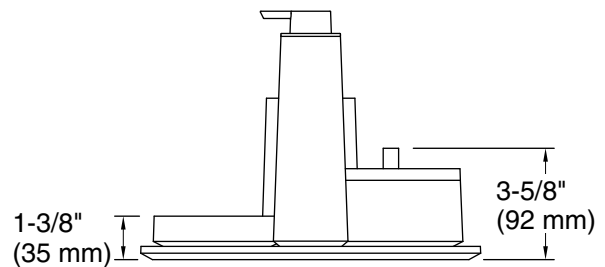

Color	Code	Description
-------	------	-------------

	0	White
--	---	-------

Technical Information

All product dimensions are nominal.

Installation Type: Freestanding

Material: Ceramic