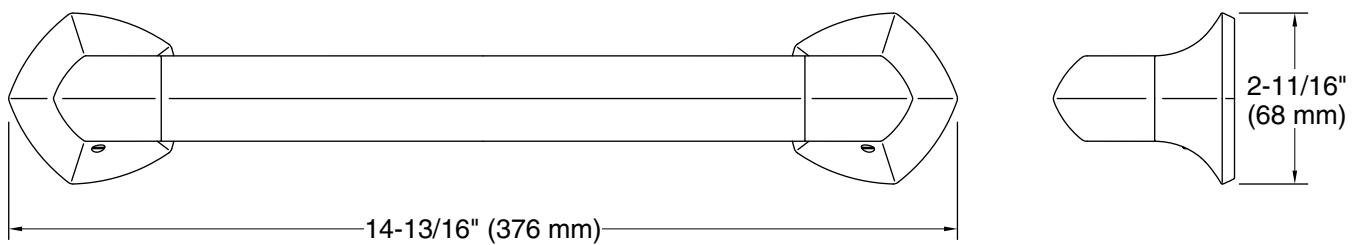

Technical Information

All product dimensions are nominal.

Material: Stainless Steel

Notes

ADA compliant when installed to the specific requirements of these regulations.