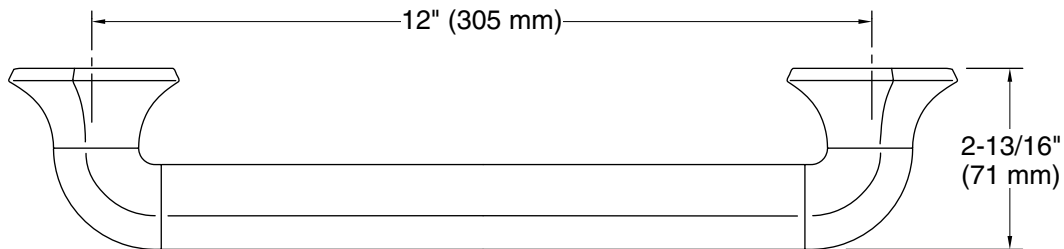

Technical Information

All product dimensions are nominal.

Material: Stainless Steel

Notes

ADA compliant when installed to the specific requirements of these regulations.