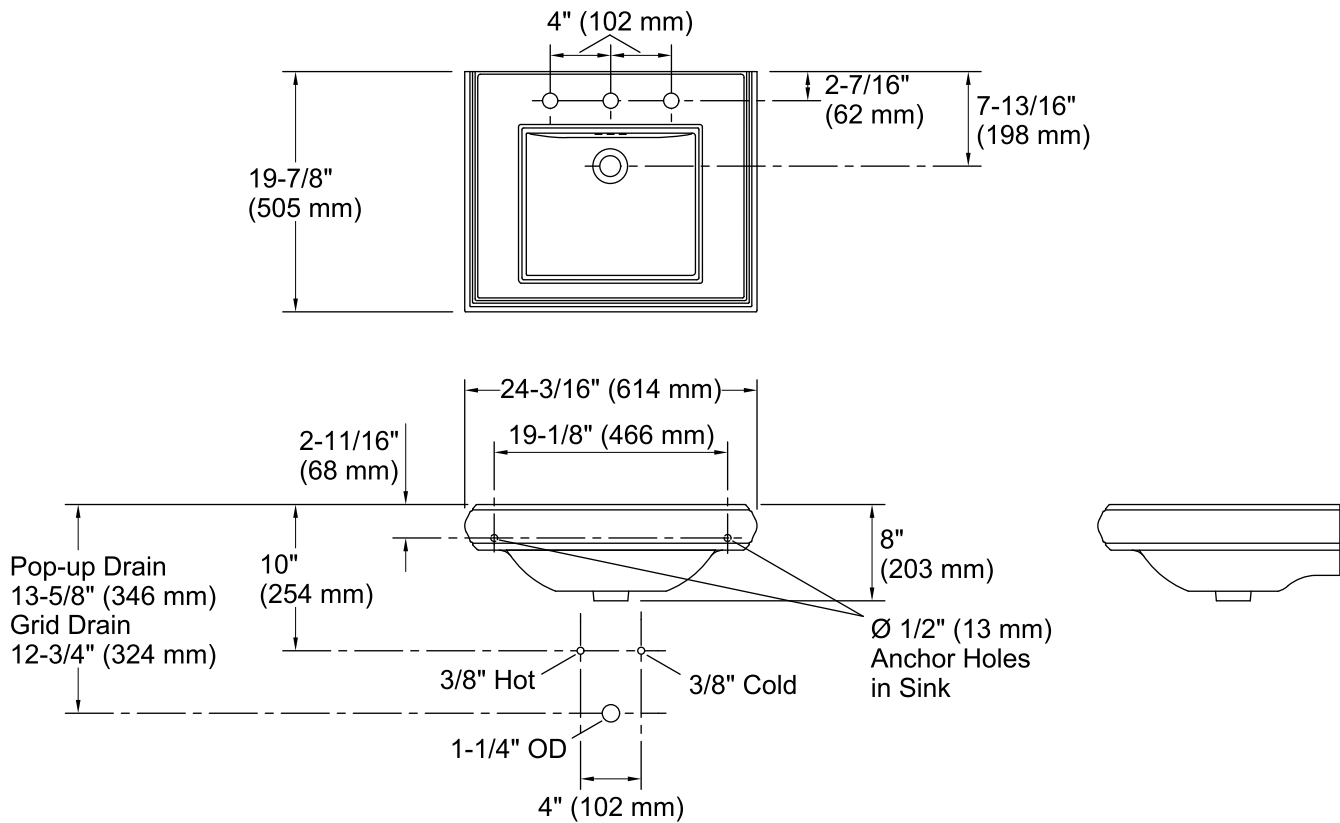

Features

- 8-inch center faucet holes.
- Refined rectangular basin.
- Overflow drain.
- Combines with the K-2267 pedestal to create the K-2238-8 Memoirs pedestal sink.
- Combines with the K-30009 Memoirs console table legs to create a complete console table solution.
- Coordinates with other products in the Memoirs collection.

Material

- Fireclay

Installation

- Pedestal or console table.

Recommended Products/Accessories

- K-2267 Bathroom Sink Pedestal
- K-30009 Console Table Legs

Codes/Standards

ASME A112.19.2/CSA B45.1

Technical Information

All product dimensions are nominal.

Bowl configuration:	Single
Installation:	Pedestal, Console table
Bowl area:	Length: 15" (381 mm) Width: 13" (330 mm) With overflow: Yes Water depth: 4-1/2" (114 mm)
Number of deck holes:	3
Faucet hole spacing:	8" (203 mm)
Faucet hole(s):	1-3/8" (35 mm)
Drain hole:	1-3/4" (44 mm)