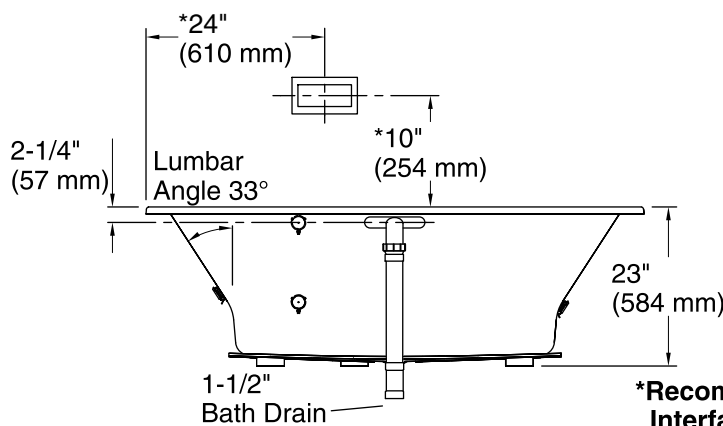

9-7-2019 06:04 - US/CA

THE BOLD LOOK  
OF **KOHLER**®

No change in measurements if connected with required drain illustrated. (K-7272)

\*Recommended User Interface Location

### Technical Information

All product dimensions are nominal.

Installation:	Drop-in, Under-mount
Drain location:	Center
Basin area, bottom:	45-3/4" x 32" (1162 mm x 813 mm)
Basin area, top:	66" x 36" (1676 mm x 914 mm)
Weight:	90 lbs (40.8 kg)
Minimum floor load:	61 lbs/ft <sup>2</sup> (297.8 kg/m <sup>2</sup> )
Water depth:	19" (483 mm)
Water capacity:	139 gal (526.2 L)
Cutout:	Drop-in, 70-1/2" x 40-1/2" (1791 mm x 1029 mm)
Electrical component rating:	Amplifier: 120 V, 50/60 Hz
Minimum flat for door:	2-1/2" (64 mm)
Bluetooth® range:	33 ft (0.8 m)