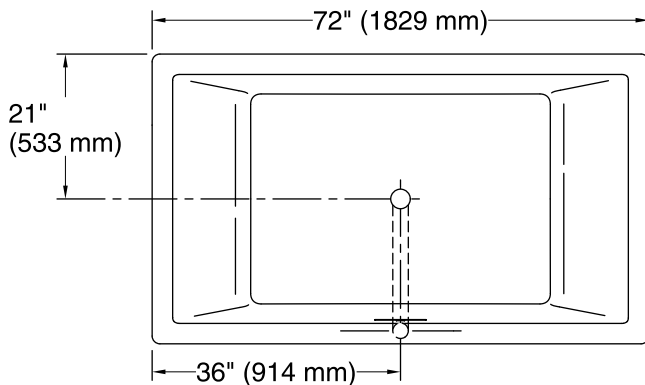

No change in measurements if connected with required drain illustrated. (K-7272)

*Recommended User Interface Location

Required Electrical Service

One circuit required, protected with Class A Ground-Fault Circuit-Interrupter (GFCI). Outside North America, this device may be known as a Residual Current Device (RCD).

Amplifier: 120 V, 15 A, 50/60 Hz

Technical Information

All product dimensions are nominal.

Installation:	Drop-in, Under-mount
Drain location:	Center
Basin area, bottom:	45-3/4" x 32" (1162 mm x 813 mm)
Basin area, top:	66" x 36" (1676 mm x 914 mm)
Weight:	90 lbs (40.8 kg)
Minimum floor load:	61 lbs/ft² (297.8 kg/m²)
Water depth:	19" (483 mm)
Water capacity:	139 gal (526.2 L)
Cutout:	Drop-in, 70-1/2" x 40-1/2" (1791 mm x 1029 mm)
Electrical component rating:	Amplifier: 120 V, 50/60 Hz
Minimum flat for door:	2-1/2" (64 mm)
Bluetooth® range:	33 ft (0.8 m)

Notes

Measure your actual product for rough-in details. Install this product according to the installation instructions.

The hot water supply should be 70% of the capacity of the bath or greater. Installations will vary.

Kit is required for under-mount installations (sold separately).

Control amplifier fits 16" (406 mm) center studs. 25' (7.6 m) cables are included.