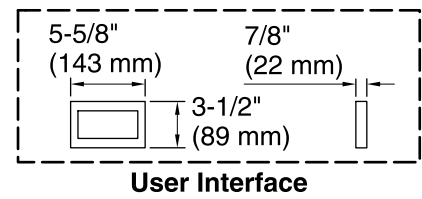

9-7-2019 06:04 - US/CA

THE BOLD LOOK  
OF **KOHLER**®

No change in measurements if connected with required drain illustrated. (K-7272)

\*Recommended User Interface Location