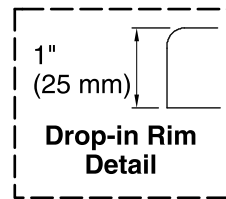

9-7-2019 06:04 - US/CA

THE BOLD LOOK  
OF **KOHLER**®

No change in measurements if connected with required drain illustrated. (K-7272)

\*Recommended User Interface Location