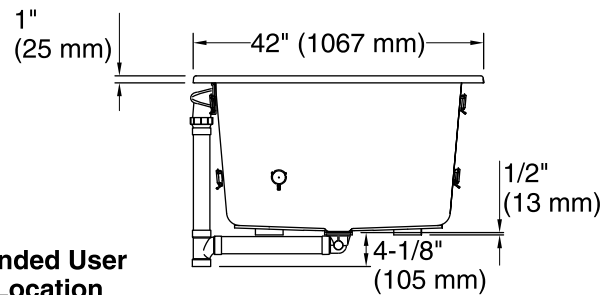

9-7-2019 06:04 - US/CA

THE BOLD LOOK  
OF **KOHLER**®

No change in measurements if connected with required drain illustrated. (K-7272)

\*Recommended User Interface Location

### Technical Information

All product dimensions are nominal.

Installation:	Drop-in, Under-mount
Drain location:	Center
Basin area, bottom:	45-3/4" x 32" (1162 mm x 813 mm)
Basin area, top:	66" x 36" (1676 mm x 914 mm)
Weight:	90 lbs (40.8 kg)
Minimum floor load:	61 lbs/ft <sup>2</sup> (297.8 kg/m <sup>2</sup> )
Water depth:	19" (483 mm)
Water capacity:	139 gal (526.2 L)
Cutout:	Drop-in, 70-1/2" x 40-1/2" (1791 mm x 1029 mm)
Electrical component rating:	Amplifier: 120 V, 50/60 Hz
Minimum flat for door:	2-1/2" (64 mm)
Bluetooth® range:	33 ft (0.8 m)