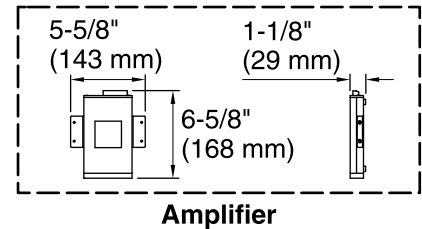

No change in measurements if connected with required drain illustrated. (K-7272)