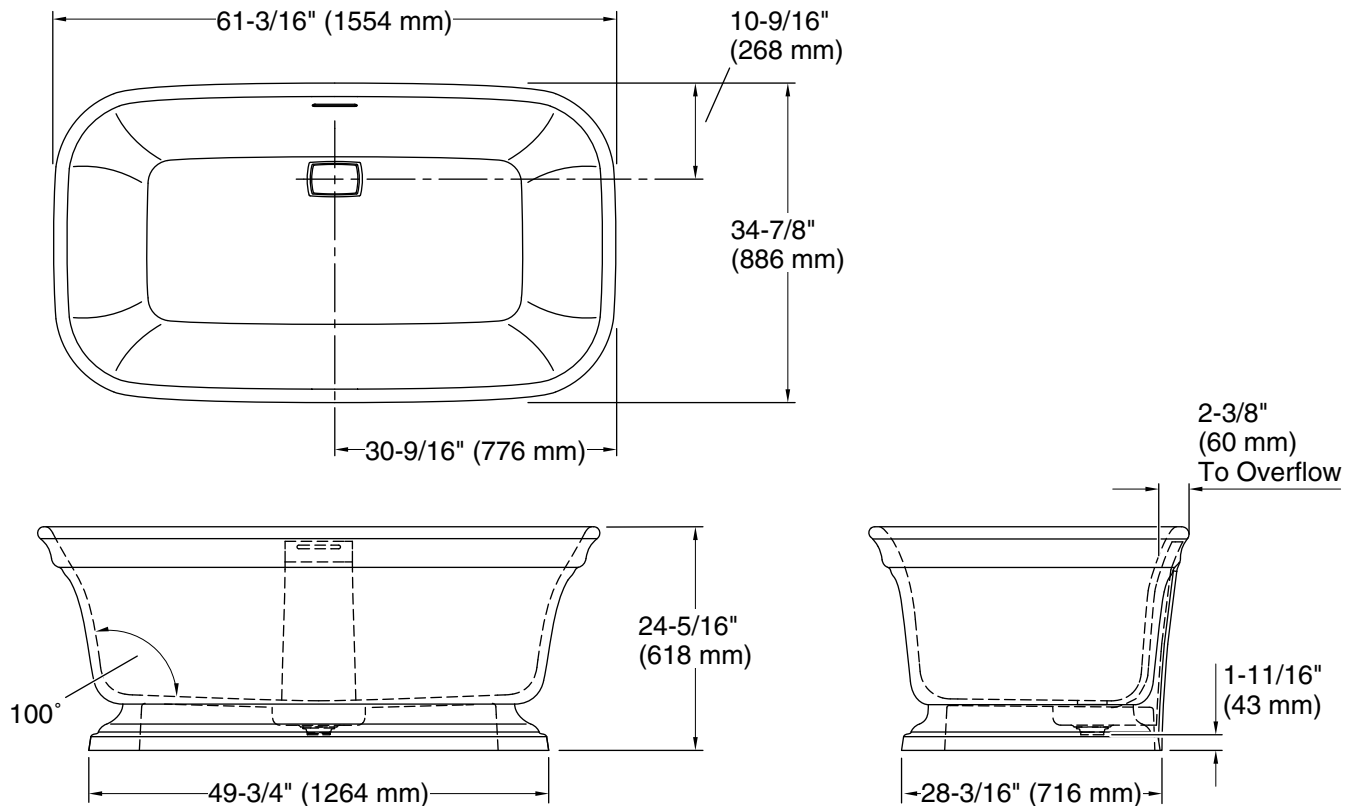

FEATURES

- Constructed of durable cast stone material
- Classic rectangle shape complements many traditional and transitional settings
- Generous 61-3/16" (1554 mm) x 34-7/8" (886 mm) size with center side drain
- Brass toe tap drain with material-matched cover
- Features integrated drain and overflow
- Complements all traditional and transitional collections.

CODES/STANDARDS APPLICABLE

Specified model meets or exceeds the following:

- CSA B45.5/IAPMO Z124

P50062

PRODUCT INFORMATION			
Fixture*:	Top Area	Basin Area	Weight
Bathing Well	59-13/16" (1520 mm) x 33-3/8" (848 mm)	47-7/8" (1217 mm) x 25" (634 mm)	432 lbs (196 kg)
	Water Depth	Capacity	
To Overflow	16- 1/2" (419 mm)	87.2 gal (330.1 l)	