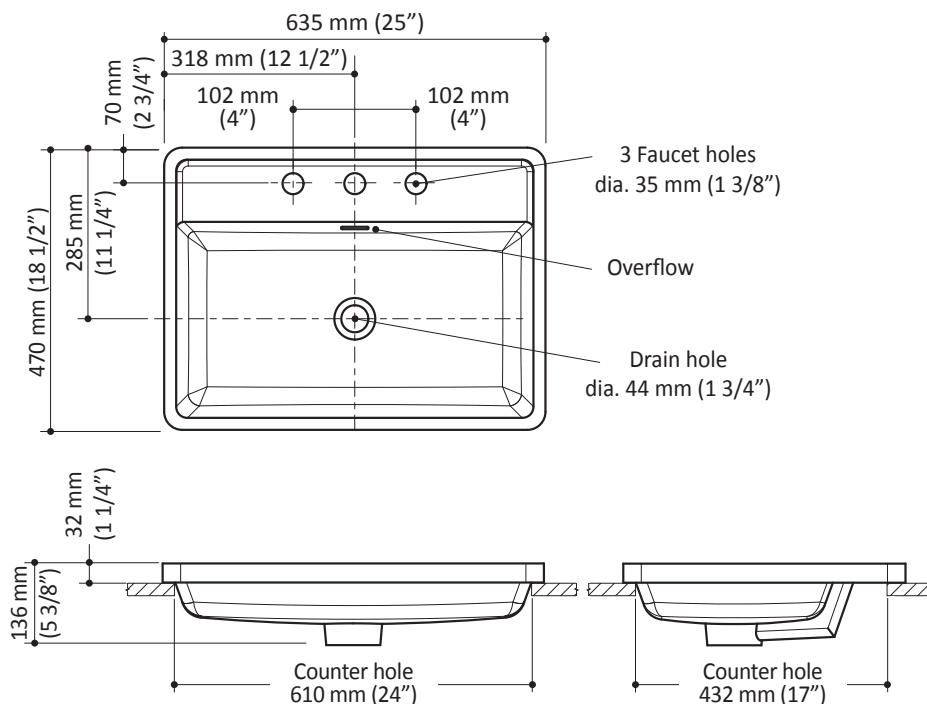

ONCE UPON A TIME...WATER®

EKLA™

FU1455

Castylat® Lavatory for widespread faucet

SPECIFICATIONS

Features

- Castylat® Lavatory
- For widespread faucet
- Overflow included, chrome finish
- 635 x 470 x 32 mm (25 x 18 1/2 x 1 1/4 in)
- Recessed installation
- Easy to clean and maintain
- Cutting template included

Packaging

- Dimensions : 720 mm x 540 mm x 180 mm (28 3/8 x 21 1/4 x 7 in)
- Volume: 0.07 m³ (2.47 pi³)
- Total weight: 12.9 kg (28.4 lb)

Color

- White: FU1455-240

Certifications

The specified model meets or exceeds the following standards ;

Product dimensions:

Important : Dimensions are approximated and are subject to changes. Please refer to the installation instructions.

ONCE UPON A TIME...WATER®

1355, 2nd Street
Sainte-Marie (Quebec)
Canada G6E 1G9