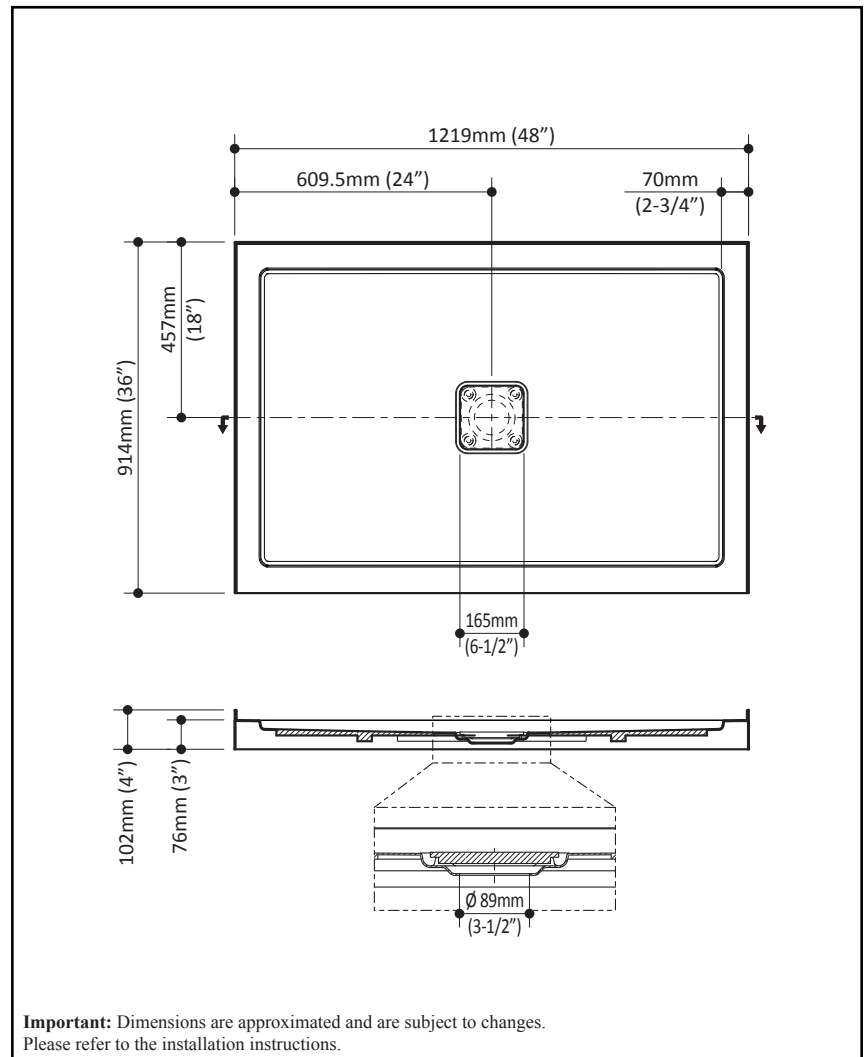

WARRANTY

Kalia Inc. guarantees all aspects of its products to be free of defects in material and workmanship for normal residential use. **Refer to the warranty included with the Kalia products for details.**

Product dimensions: