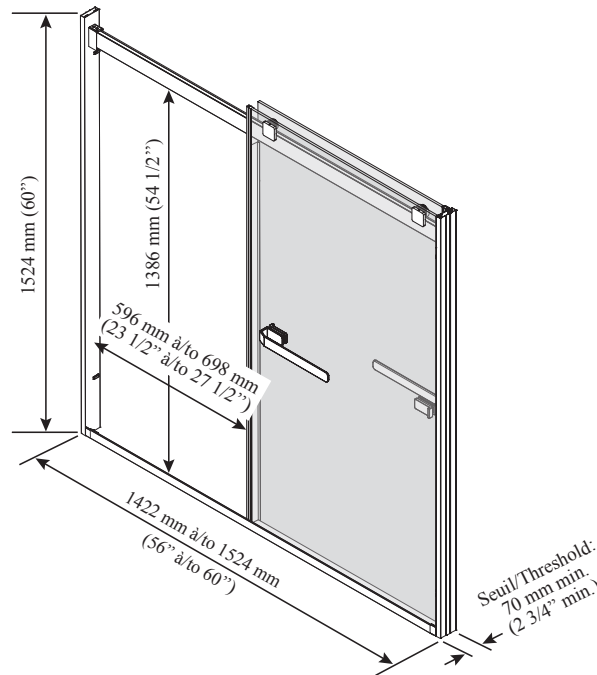

WARRANTY

Kalia Inc. guarantees all aspects of its products to be free of defects in material and workmanship for normal residential use. Refer to the warranty included with the Kalia products for details.

DR2075-XXX-005;