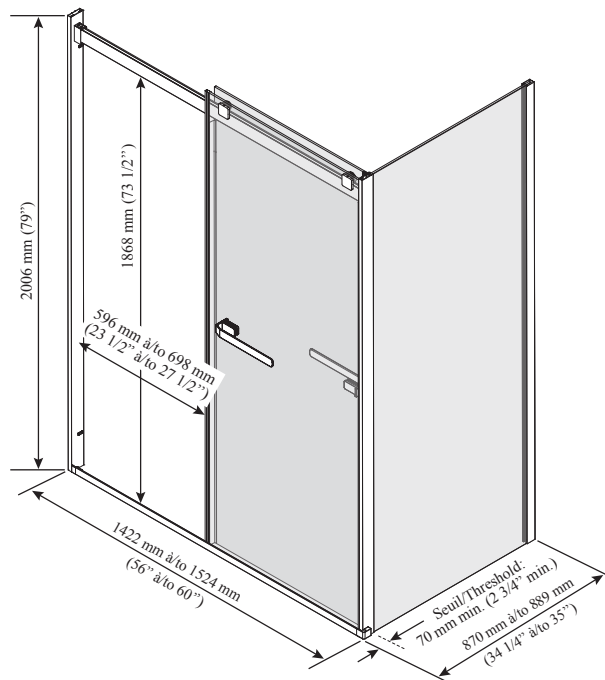

WARRANTY

Kalia Inc. guarantees all aspects of its products to be free of defects in material and workmanship for normal residential use. Refer to the warranty included with the Kalia products for details.

DR2073-XXX-005;
DR2074-005;
DR2076-XXX-005;