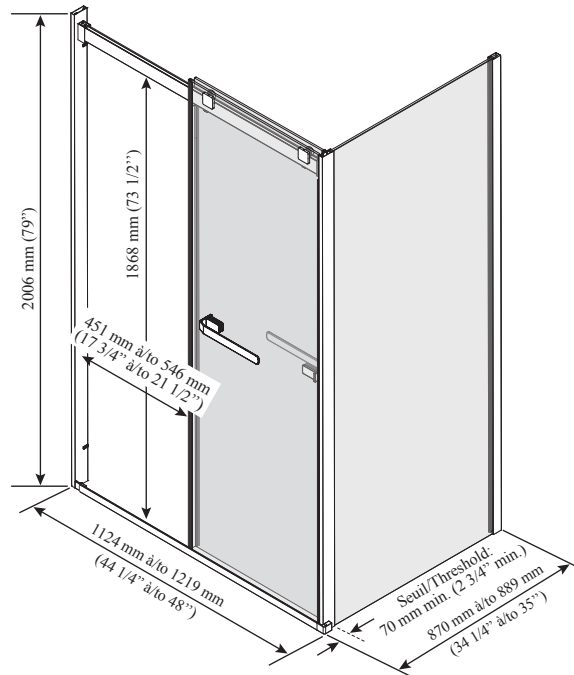

WARRANTY

Kalia Inc. guarantees all aspects of its products to be free of defects in material and workmanship for normal residential use. Refer to the warranty included with the Kalia products for details.

DR2072-XXX-005;
DR2076-XXX-005;