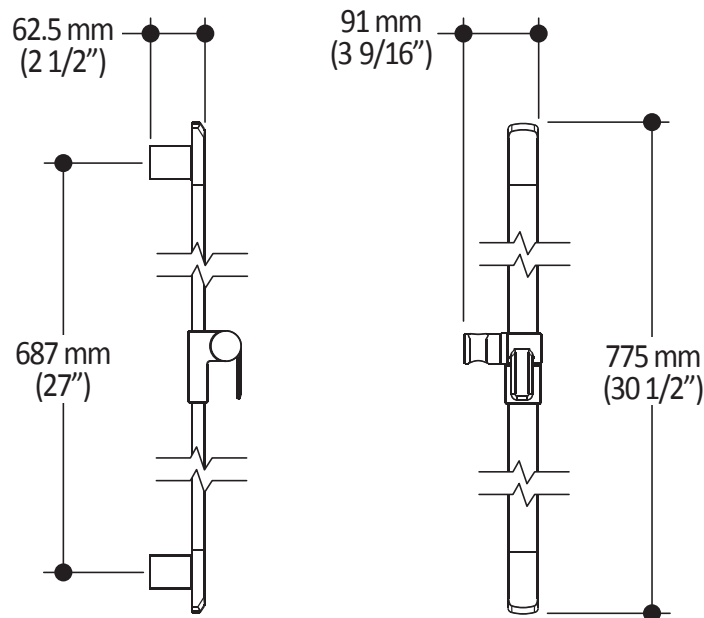

WARRANTY

Kalia Inc. guarantees all aspects of its products to be free of defects in material and workmanship for normal residential use. **Refer to the warranty included with the Kalia products for details.**

Product dimensions: