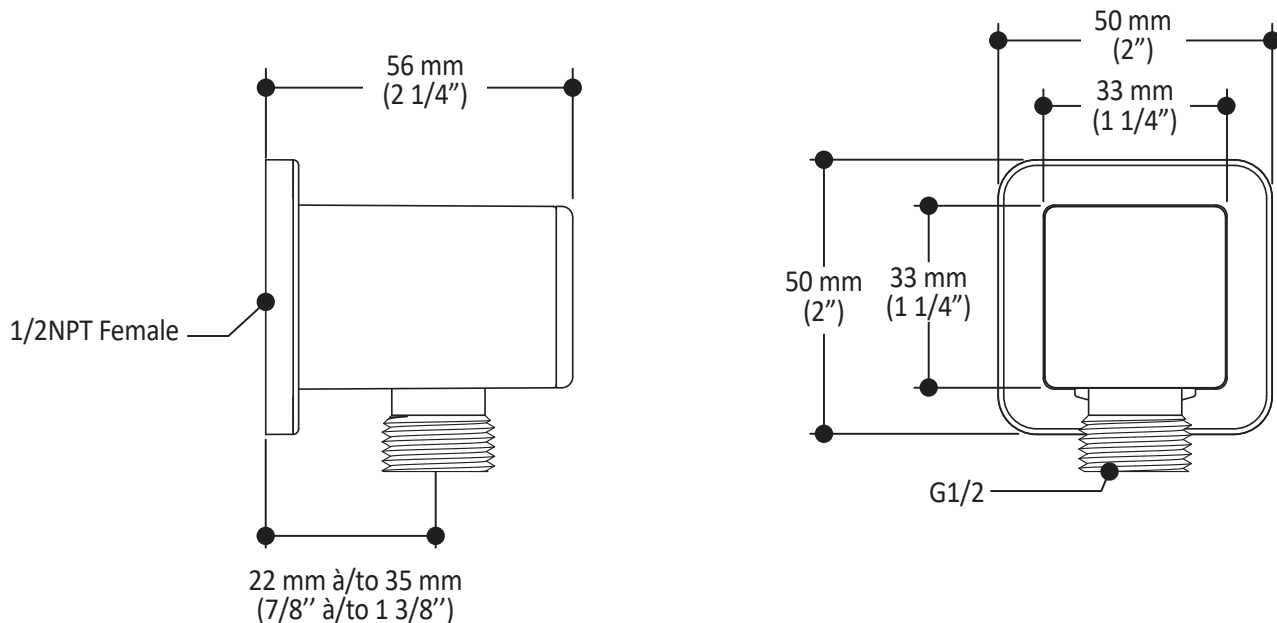

Important: Dimensions are approximated and are subject to changes. Please refer to the installation instructions.

ONCE UPON A TIME...WATER®

1355, 2nd Street, Industrial Park
Sainte-Marie (Québec)
Canada G6E 1G9

T 418-387-9090
1-877-GO-KALIA (1-87- 465-2542)
F 418 387-9089

KaliaStyle.com