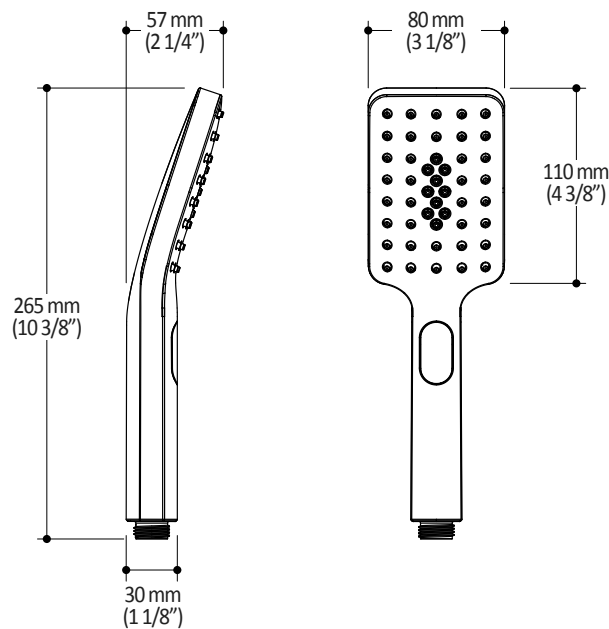

Important : Dimensions are approximated and are subject to changes. Please refer to the installation instructions.

ONCE UPON A TIME...WATER®

1355, 2nd Street, Industrial Park
Sainte-Marie (Québec)
Canada G6E 1G9

T 418-387-9090
1-877-GO-KALIA (1-877-465-2542)
F 418 387-9089

KaliaStyle.com