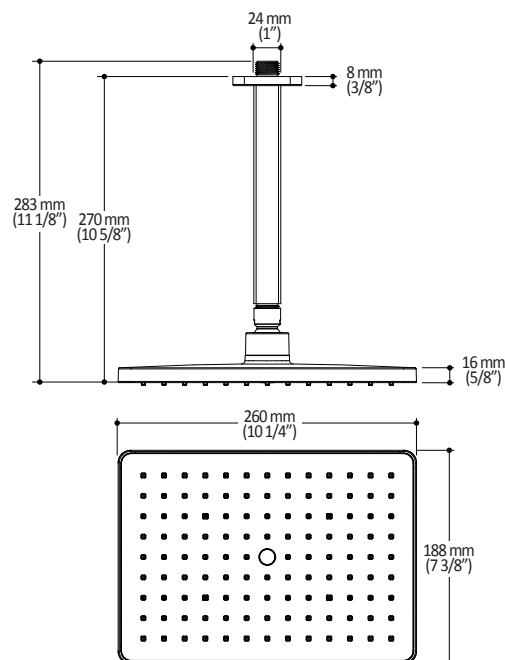

Important: Dimensions are approximated and are subject to changes. Please refer to the installation instructions.

Kalia

ONCE UPON A TIME...WATER®

1355, 2nd Street, Industrial Park
Sainte-Marie (Québec)
Canada G6E 1G9

T 418-387-9090
1-877-GO-KALIA (1-877-465-2542)
F 418 387-9089

KaliaStyle.com