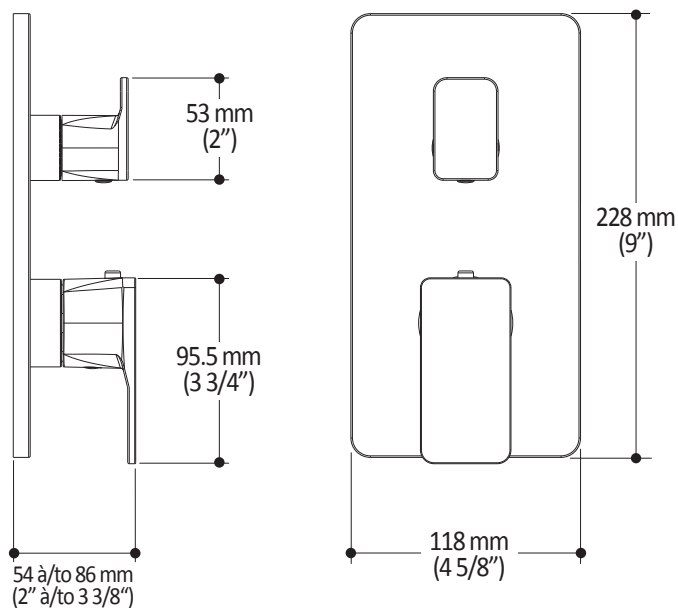

Important: Dimensions are approximated and are subject to changes. Please refer to the installation instructions.

ONCE UPON A TIME...WATER®

1355, 2nd Street, Industrial Park
Sainte-Marie (Québec)
Canada G6E 1G9

T 418-387-9090
1-877-GO-KALIA (1-87- 465-2542)
F 418 387-9089

KaliaStyle.com