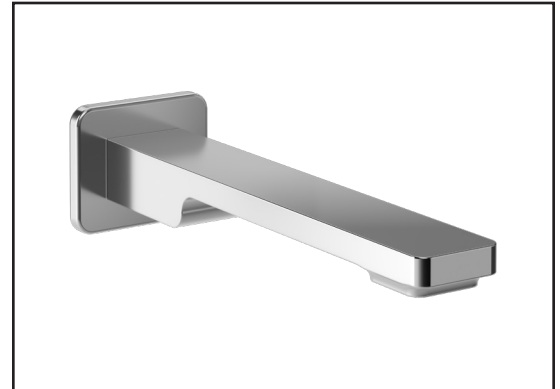

Kalia

ONCE UPON A TIME...WATER®

KAREO™

106415 Tub Spout

SPECIFICATIONS

Features

- 1/2" cooper "slip fit" inlet or male water inlet 1/2NPT with 76 mm (3") adjustment
- Solid brass construction
- Regular water jet
- High water flow

Colors (Finishes)

- Chrome: 106415-110
- Matte Black: 106415-160

Installation Notes

This product must be installed following the installation instructions provided.

WARRANTY

Kalia Inc. guarantees all aspects of its products to be free of defects in material and workmanship for normal residential use. **Refer to the warranty included with the Kalia products for details.**

Product dimensions: