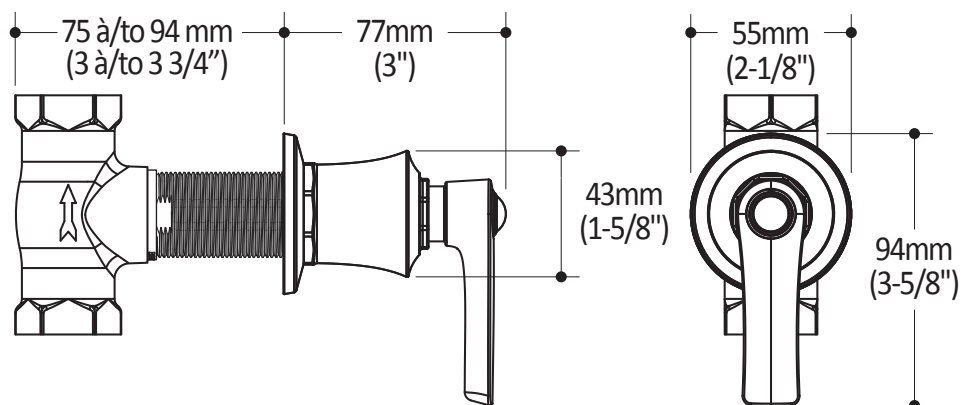

RUSTIK™

BF1526

1/2" Volume Control Valve and Decorative Trim

SPECIFICATIONS

Features

- No visible screw
- Water 1/2" female inlet NPT threaded
- Solid brass construction

Colors (Finishes)

- Chrome : BF1526-110

Certifications

The specified model meets or exceeds the following standards;

ASME A112.18.1 / CSA B125.1

Packaging

- **Dimensions:** 305mm x 117mm x 92mm (12" x 4 5/8" x 3 5/8")
- **Volume:** 0.12 cu ft (0.003 cu m)
- **Total weight:** 1.88 lb (0.85 kg)

Product dimensions:

Important: Dimensions are approximated and are subject to changes. Please refer to the installation instructions.

ONCE UPON A TIME...WATER®

1355, 2nd Street
Sainte-Marie (Quebec)
Canada G6E 1G9