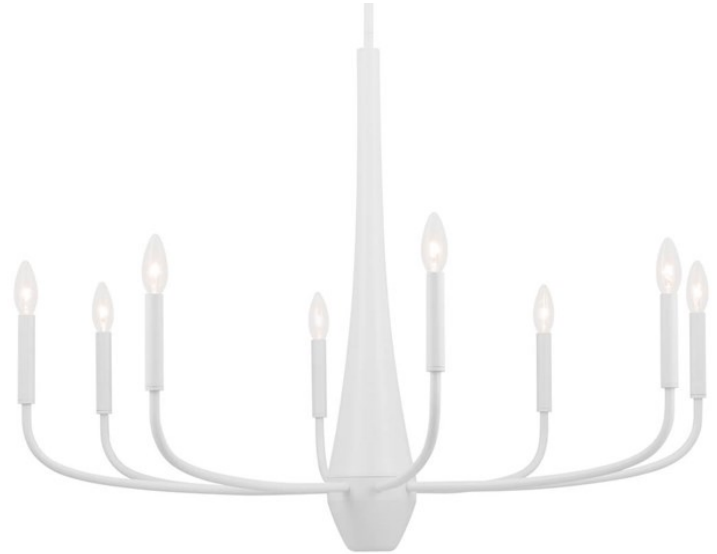

SPECIFICATIONS

Certifications/Qualifications	
	www.kichler.com/warranty
Dimensions	
Base Backplate	6" DIA
Chain/Stem Length	36"
Weight	11.75 LBS
Height	27.00"
Overall Height	66.00"
Width	36.00"
Electrical	
Input Voltage	120.00V
Light Source	
Dimmable	Yes
Dimmable Notes	Dimmable when used with dimmer switch (sold separately); when using LED bulbs, see bulb manufacturer dimming specifications.
Lamp Included	Not Included
Lamp Type	B; G16.5
Light Source	Bulb
Max or Nominal Watt	60.00
# of Bulbs/LED Modules	8
Socket Type	E12 (Candelabra)

Mounting/Installation	
Connector	Yes
Interior/Exterior	INTERIOR
Lead Wire Length	144"
Location Rating	Dry
Mounting Weight	11.75 LBS
Wire Connectors	Wire Nuts

FIXTURE ATTRIBUTES

Housing	
Primary Material	Steel
Max Stem Tilt	90.0 Degrees

Product/Ordering Information	
SKU	52526WH
Finish	White
Style	Contemporary
UPC	783927030779.0

Finish Options

-  Black
-  Champagne Bronze
-  White

ALSO IN THIS FAMILY

52529BK

52529CPZ

52529WH

52525BK