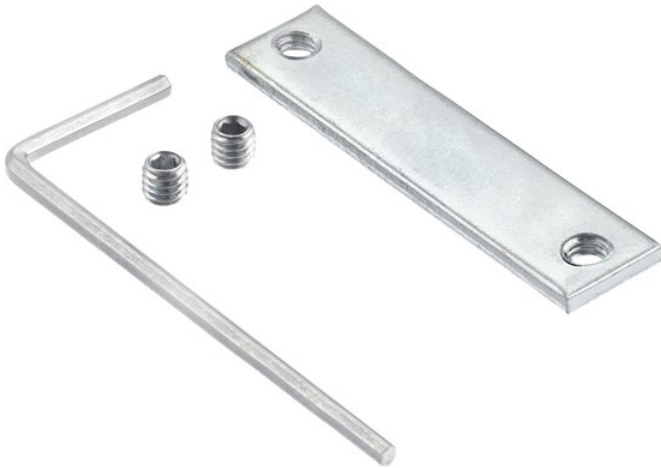

TE Series Straight Connector

1TEA180HCONN (Unfinished)

Project Name: _____
Location: _____
Type: _____
Qty: _____
Comments: _____

Certifications/Qualifications

Location Rating	Accessory, Listing Not Required
www.kichler.com/warranty	

Dimensions

Weight	0.02 LBS
Length	1.75"
Width	0.50"

Product/Ordering Information

SKU	1TEA180HCONN
Finish	Other
Style	Other

Specifications

Material	STEEL
----------	-------

Additional Finishes

Unfinished