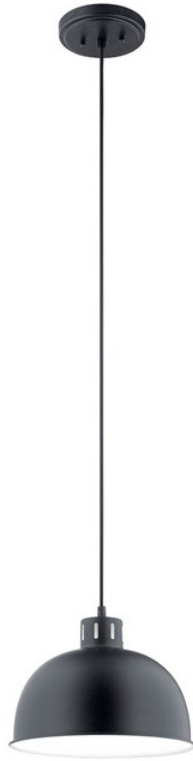

ZAILEY™ COLLECTION

Zailey™ 11.5" 1 Light Pendant Black

52152BK (Black)

Project Name: _____
Location: _____
Type: _____
Qty: _____
Comments: _____

Certifications/Qualifications

Location Rating Dry
www.kichler.com/warranty

Dimensions

Base Backplate 6.00 DIA
Weight 2.70 LBS
Height 9.00"
Overall Height 115.00"
Width 11.50"

Mounting/Installation

Interior/Exterior Interior
Mounting Weight 2.70 LBS

Primary Lamping

Lamp Included Not Included
Lamp Type A21
Light Source Incandescent
Max or Nominal Watt 100W
of Bulbs/LED Modules 1
Max Wattage/Range 100W
Socket Type Medium
Socket Wire 105

Product/Ordering Information

SKU 52152BK
Finish Black
UPC 783927601320

Specifications

Material STEEL

Additional Finishes

Black

Natural Brass

White