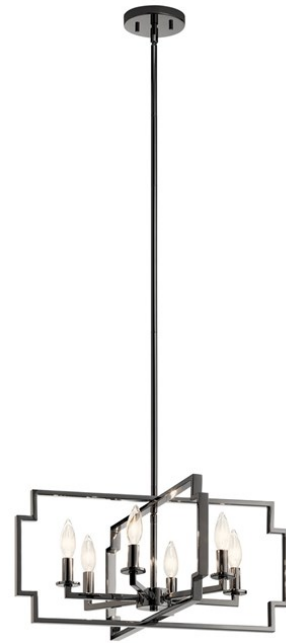

**Downtown Deco 21.5" 6 Light Convertible Chandelier
Midnight Chrome**

44128MCH

© 2020 Kichler Lighting LLC. All Rights Reserved.

SPECIFICATIONS

Certifications/Qualifications

www.kichler.com/warranty

Dimensions

Base Backplate	5.00 DIA
Chain/Stem Length	36"
Weight	6.60 LBS
Height	10.75"
Overall Height	49.00"
Width	21.50"

Light Source

Bulb Product ID	4064CLR
Lamp Included	Not Included
Lamp Type	B
Light Source	Incandescent
Max or Nominal Watt	60.00
# of Bulbs/LED Modules	6
Max Wattage/Range	60.00
Socket Type	CAND
Socket Wire	105

Mounting/Installation

Interior/Exterior	Interior
Lead Wire Length	67
Location Rating	Dry
Mounting Style	Stem Hung
Mounting Weight	6.60 LBS

FIXTURE ATTRIBUTES

Housing

Primary Material	STEEL
Max Stem Tilt	90 Degrees

Product/Ordering Information

SKU	44128MCH
Finish	Midnight Chrome
Style	Transitional
UPC	783927801621

Finish Options

 Midnight Chrome

 Polished Nickel

ALSO IN THIS FAMILY

43964MCH

43965MCH