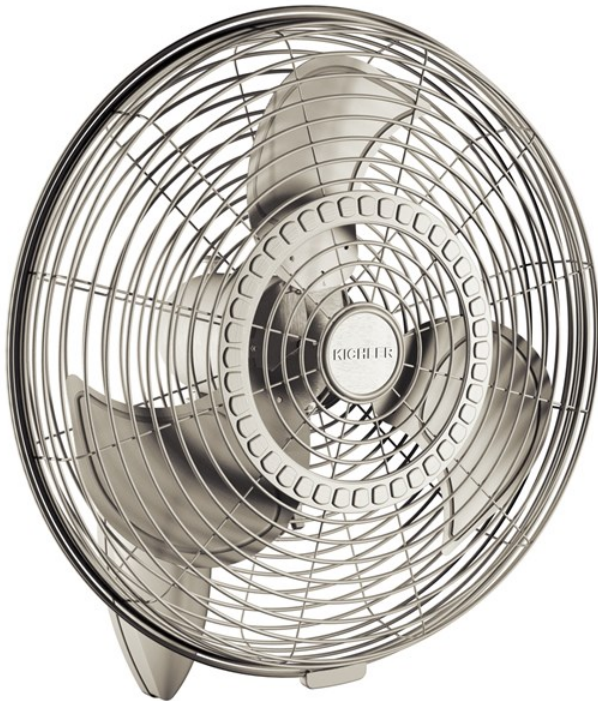

POLA COLLECTION

Pola™ 24" Wall Fan Brushed Nickel

339224NI (Brushed Nickel)

Project Name: _____
Location: _____
Type: _____
Qty: _____
Comments: _____

Certifications/Qualifications

Location Rating CSA UL Listed Wet
www.kichler.com/warranty

Dimensions

Weight 37.65 LBS
Height 34.25"
Width 24.00"

Electrical

Amps (High) 2.65
Motor Size PSC139-640
Motor Type AC

Mounting/Installation

Interior/Exterior Exterior
Low Ceiling Adaptable No
Mounting Weight 37.65 LBS

Product/Ordering Information

SKU 339224NI
Finish Brushed Nickel
Style Transitional
UPC 783927524292

Specifications

Blade Finish 1 BRUSHED NICKEL
Blade Material STEEL
Blade Pitch 10
Blades Included Yes
Blade Sweep 24
Material STEEL
Number of Blades 3