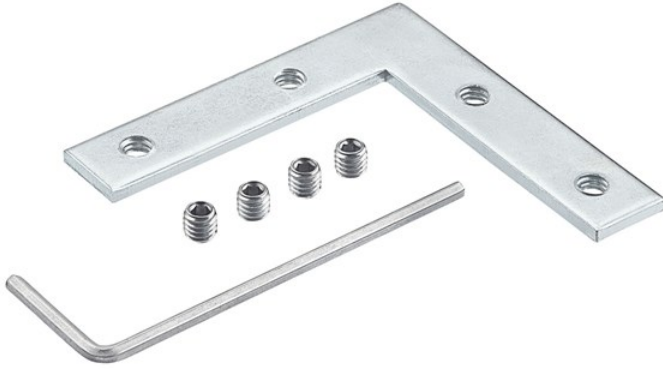

TE Series 90 Degree Connector Silver

1TEA090HCONN (Silver Various)

Project Name: _____
Location: _____
Type: _____
Qty: _____
Comments: _____

Certifications/Qualifications

Location Rating	Accessory, Listing Not Required
www.kichler.com/warranty	

Dimensions

Length	2.00"
Width	2.00"

Mounting/Installation

Interior/Exterior	Interior
-------------------	----------

Product/Ordering Information

SKU	1TEA090HCONN
Finish	Silver
Style	Other
UPC	783927558082

Specifications

Material	STEEL
----------	-------

Additional Finishes

Kichler

7711 East Pleasant Valley Road Cleveland, Ohio 44131-8010
Toll free: 866.558.5706 or kichler.com

Notes:

- 1) Information provided is subject to change without notice. All values are design or typical values when measured under laboratory conditions.
- 2) Incandescent Equivalent: The incandescent equivalent as presented is an approximate number and is for reference only.