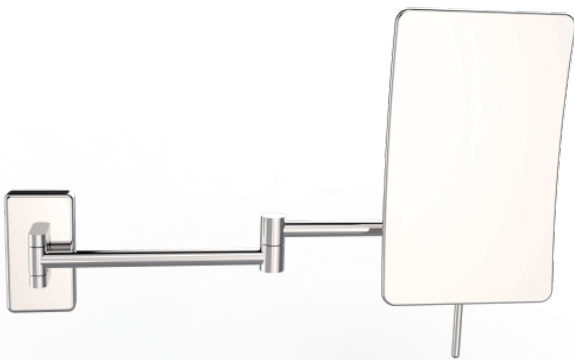

COSMETIC MIRRORS

5.5"X8.5" Mirror
Magnification: 5X
Item #: KCM-SS-8

FEATURES

- 5X magnification
- 2 pivoting arms
- Modern styling
- Durable finishes
- Concealed installation

WARRANTY

- Lifetime limited (Residential use)
- One year (Commercial use)

FINISHES STOCKED IN

- Polished Chrome (99)
- Brushed Nickel (81)

SPECIAL FINISHES AVAILABLE FOR LARGE PRODUCT ORDERS BY REQUEST

MOUNTING HARDWARE

- Mounting kit included

Note: Dimensions and specifications are subject to change without notice.