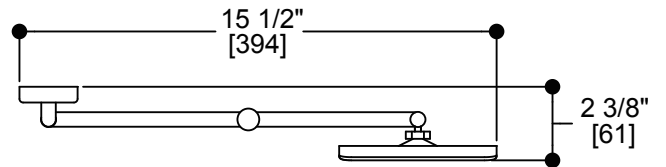

Note: Dimensions and specifications are subject to change without notice.