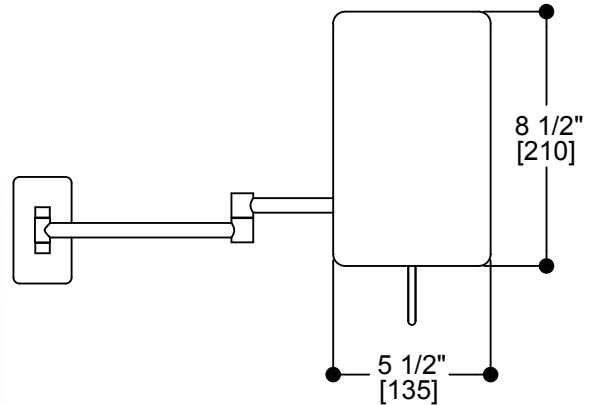

Note: Dimensions and specifications are subject to change without notice.