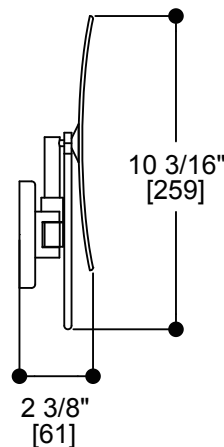

Note: Dimensions and specifications are subject to change without notice.