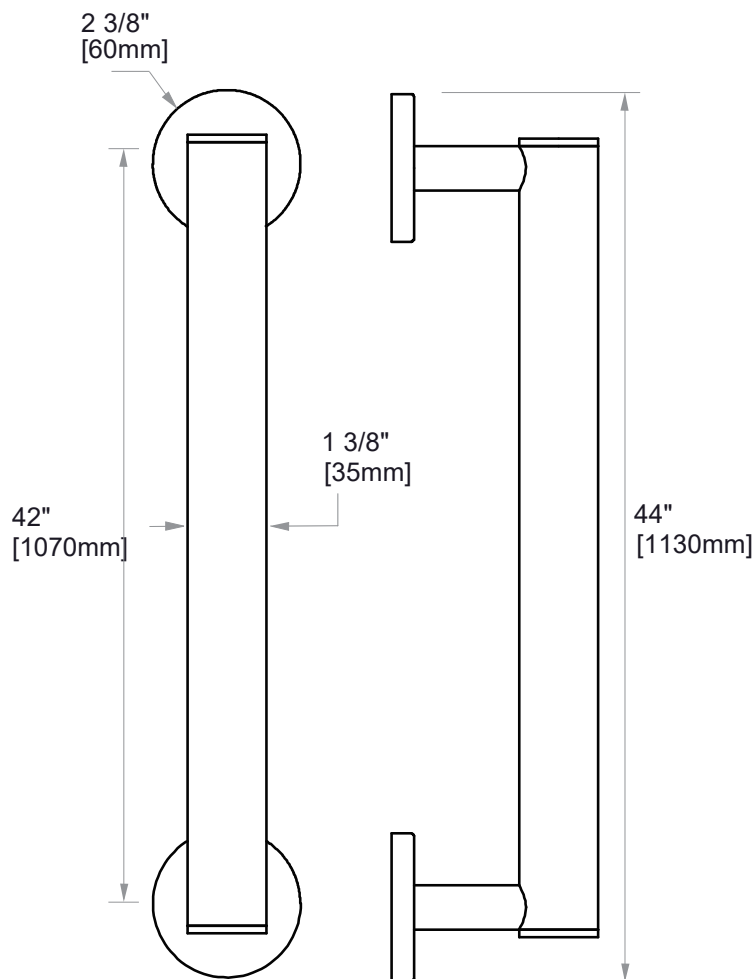

PRODUCT NAME: GRAB BAR
SIZE: 42"
PRODUCT CODE: 8289142-35mm
MATERIAL: All-brass construction

STOCKED FINISHES:

- Polished Chrome (99)
- Brushed Nickel (81)
- Polished Nickel (68)

SPECIAL FINISHES AVAILABLE: Please see our website for full list samples

WARRANTY:
Lifetime Limited (Residential Use)
One Year (Commercial Use)