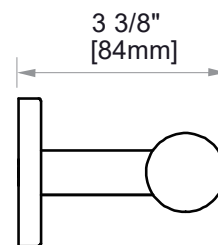

ADA Compliant

9100 SERIES

(1.5"/35mm)

8289142-35mm

PRODUCT NAME: GRAB BAR
SIZE: 42"
PRODUCT CODE: 8289142-35mm
MATERIAL: All-brass construction

STOCKED FINISHES:

- Polished Chrome (99)
- Brushed Nickel (81)
- Polished Nickel (68)