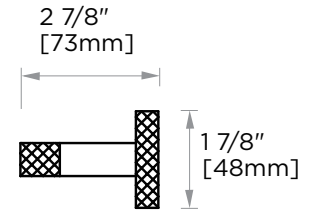

Polished Chrome finish (99)

Champagne Bronze finish(30)

**CIRCO KNURLED
COLLECTION
TOWEL BAR 12"**
366120

PRODUCT NAME: TOWEL BAR 12"

PRODUCT CODE: 366120

MATERIAL: All-brass construction

KEY FEATURES: Contemporary tubular design with subtle knurling.