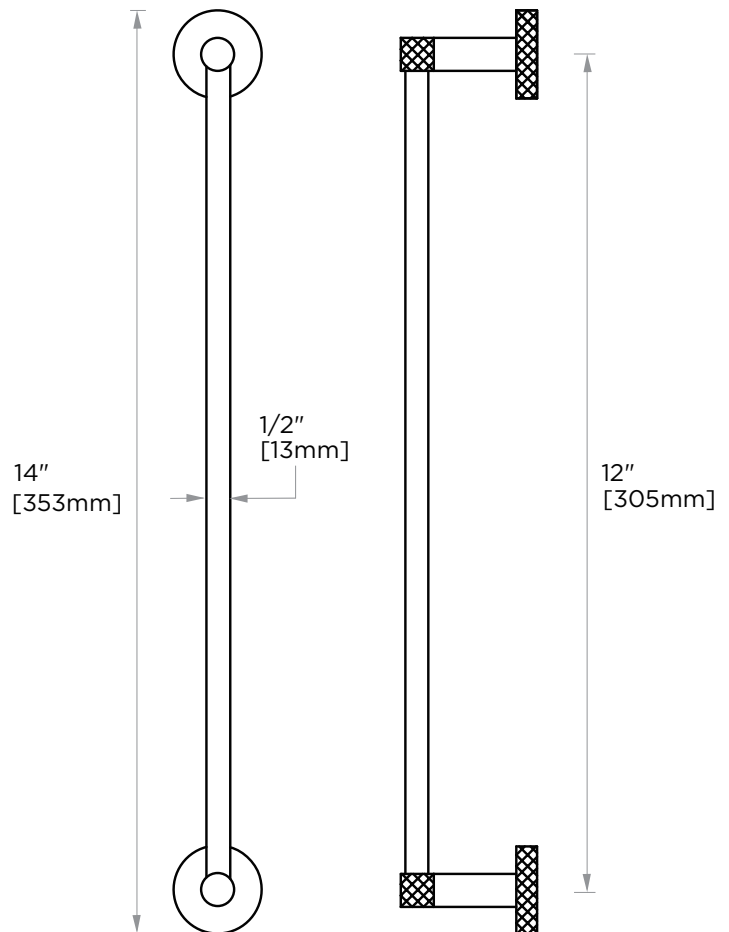

WARRANTY:

Lifetime Limited (Residential Use)
One Year (Commercial Use)

NOTE: Dimensions and specifications are subject to change without notice.