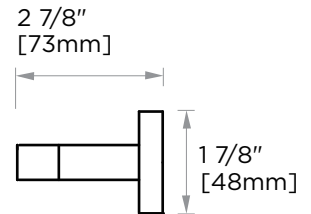

**CIRCO COLLECTION**  
**TOWEL BAR 12"**  
365120

**PRODUCT NAME:** TOWEL BAR 12"

**PRODUCT CODE:** 365120

**MATERIAL:** All-brass construction

**KEY FEATURES:** Transitional design.  
Round and straight lines