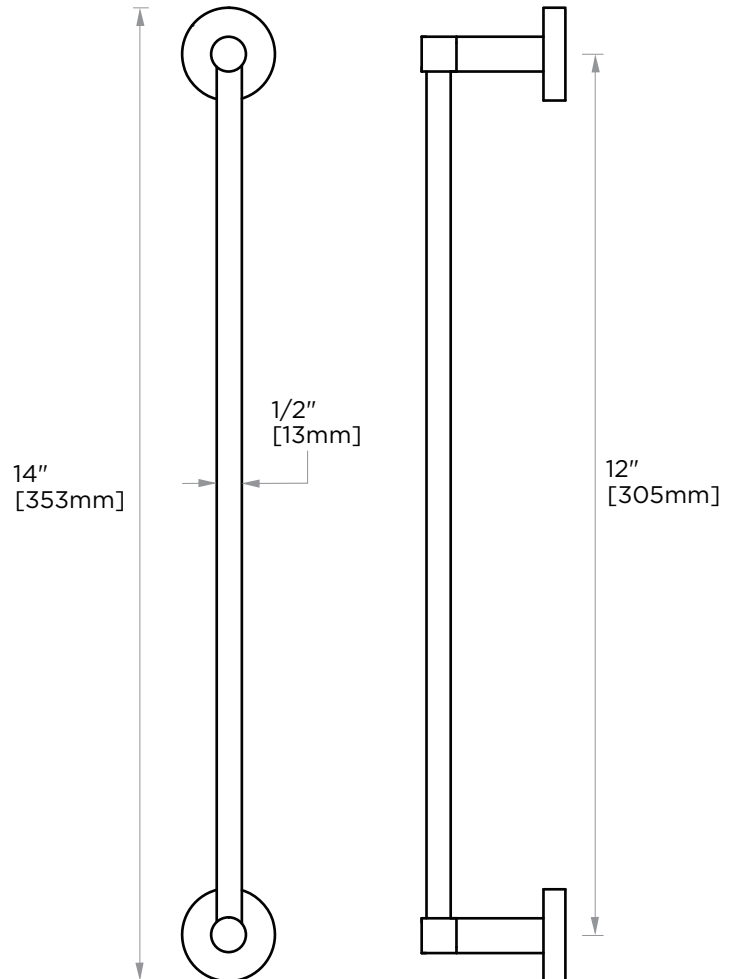

WARRANTY:

Lifetime Limited (Residential Use)
One Year (Commercial Use)

NOTE: Dimensions and specifications are subject to change without notice.