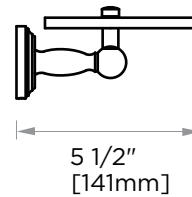

WARRANTY:

Lifetime Limited (Residential Use)
One Year (Commercial Use)

NOTE: Dimensions and specifications are subject to change without notice.