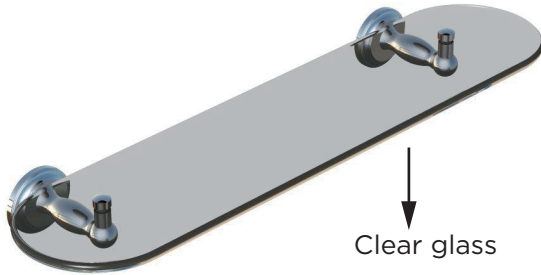

**FLORENCE  
COLLECTION  
GLASS SHELF  
322671**

**PRODUCT NAME:** GLASS SHELF

**PRODUCT CODE:** 322671

**MATERIAL:** All-brass construction

**KEY FEATURES:** Traditional design.  
Round and elegant style.