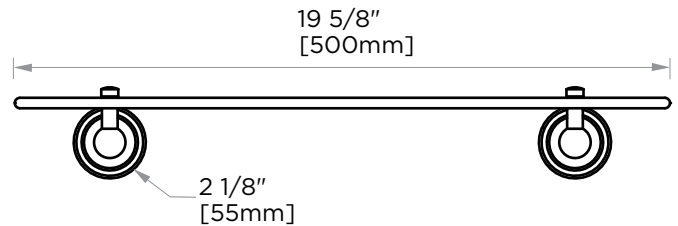

WARRANTY:

Lifetime Limited (Residential Use)
One Year (Commercial Use)

NOTE: Dimensions and specifications are subject to change without notice.