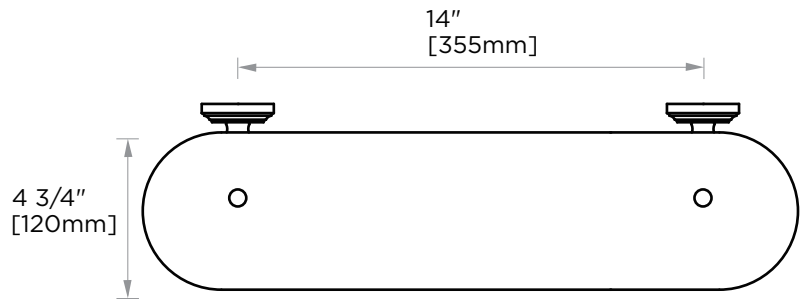

**FLORENCE  
COLLECTION  
GLASS SHELF  
322671**

**PRODUCT NAME:** GLASS SHELF

**PRODUCT CODE:** 322671

**MATERIAL:** All-brass construction

**KEY FEATURES:** Traditional design.  
Round and elegant style.