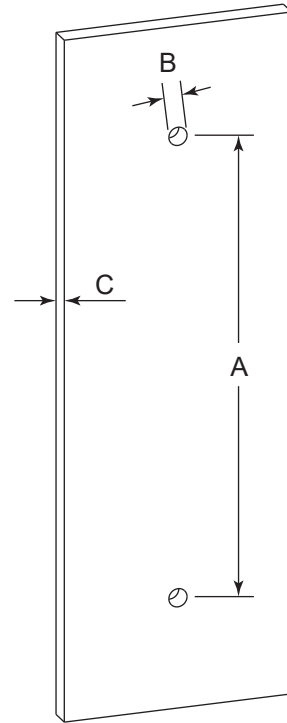

**FRANKFURT
COLLECTION
SINGLE SDH 24"**
3137524

PRODUCT NAME: SINGLE SHOWER
DOOR HANDLE 24"

PRODUCT CODE: 3137524

MATERIAL: All-brass construction

KEY FEATURES: Transitional design.
Round and straight lines

NOTE: Dimensions and specifications are subject to change without notice.

HANDLES INFO

Components Included		
①	Handle	X1
②	Set Screw M6	X2
③	Fixing Bracket	X2
④	Rubber Gasket	X4

GLASS INFO

Glass Hole C-C Distance		
A	8"/203mm	8" Shower Door Handle
	12"/305mm	12" Shower Door Handle
	18"/457mm	18" Shower Door Handle
	24"/610mm	24" Shower Door Handle
	36"/914mm	36" Shower Door Handle
B	1/2" (12mm)	Glass Hole Diameter
C	6-12mm	Glass Thickness