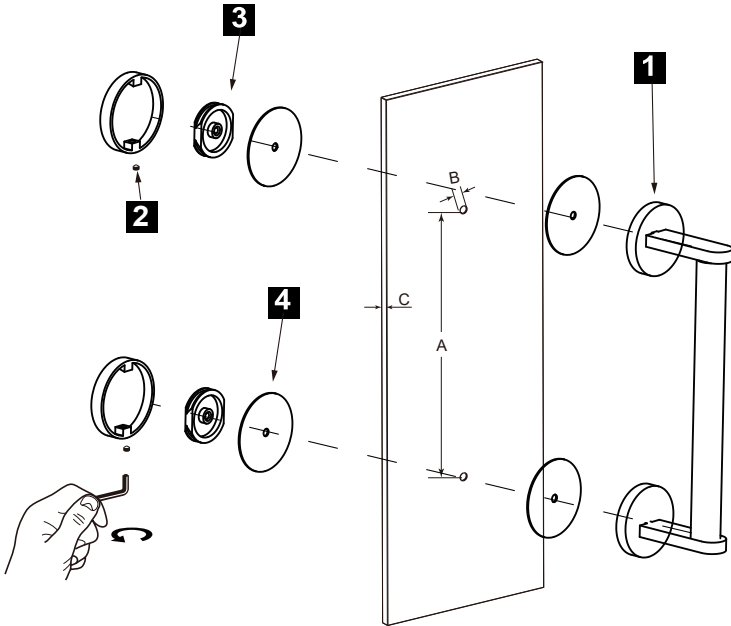

**FRANKFURT
COLLECTION
SINGLE SDH 24"**
3137524

PRODUCT NAME: SINGLE SHOWER
DOOR HANDLE 24"

PRODUCT CODE: 3137524

MATERIAL: All-brass construction

KEY FEATURES: Transitional design.
Round and straight lines

NOTE: Dimensions and specifications are subject to change without notice.

HANDLES INFO

Components Included		
①	Handle	X1
②	Set Screw M6	X2
③	Fixing Bracket	X2
④	Rubber Gasket	X4

GLASS INFO

Glass Hole C-C Distance		
A	8"/203mm	8" Shower Door Handle
	12"/305mm	12" Shower Door Handle
	18"/457mm	18" Shower Door Handle
	24"/610mm	24" Shower Door Handle
	36"/914mm	36" Shower Door Handle
B	1/2" (12mm)	Glass Hole Diameter
C	6-12mm	Glass Thickness

Mounting Kits Included		
	X1	Allen Key

* Can be used with extension kit for thicker doors

NOTE: Dimensions and specifications are subject to change without notice.