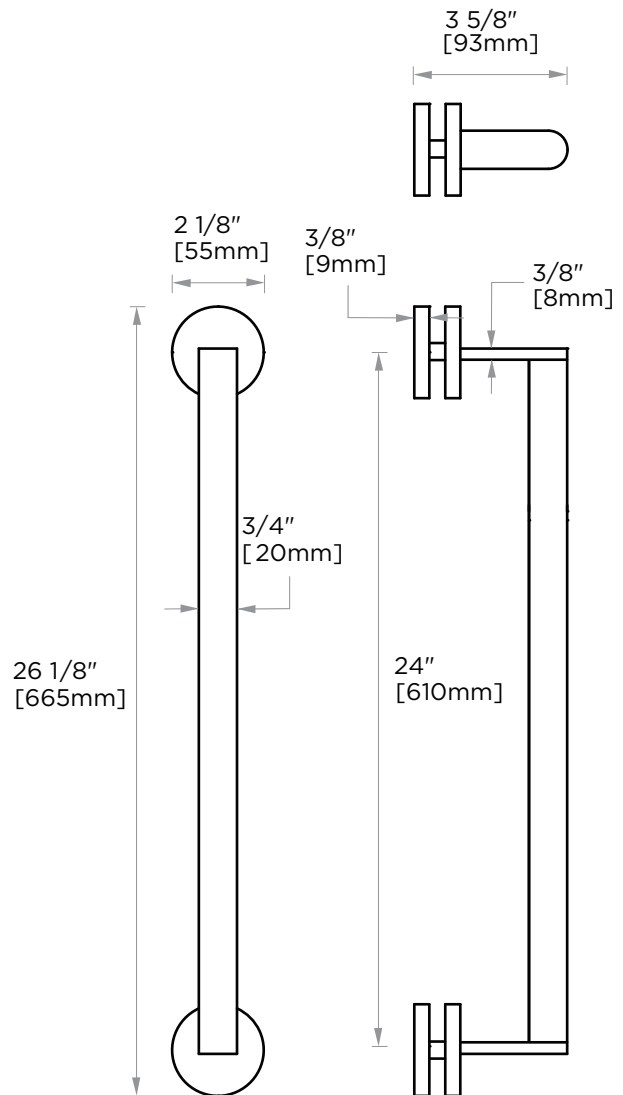

**FRANKFURT
COLLECTION
SINGLE SDH 24"**
3137524

PRODUCT NAME: SINGLE SHOWER
DOOR HANDLE 24"

PRODUCT CODE: 3137524

MATERIAL: All-brass construction

KEY FEATURES: Transitional design.
Round and straight lines

NOTE: Dimensions and specifications are subject to change without notice.

HANDLES INFO

Components Included		
①	Handle	X1
②	Set Screw M6	X2
③	Fixing Bracket	X2
④	Rubber Gasket	X4

GLASS INFO

Glass Hole C-C Distance		
A	8"/203mm	8" Shower Door Handle
	12"/305mm	12" Shower Door Handle
	18"/457mm	18" Shower Door Handle
	24"/610mm	24" Shower Door Handle
	36"/914mm	36" Shower Door Handle
B	1/2" (12mm)	Glass Hole Diameter
C	6-12mm	Glass Thickness

Mounting Kits Included		
	X1	Allen Key

* Can be used with extension kit for thicker doors

NOTE: Dimensions and specifications are subject to change without notice.