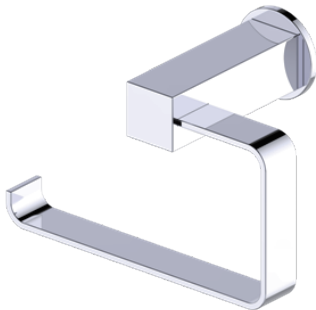

Includes Rosette : 40X4mm
Without Rosette

With Rosette

LISBON COLLECTION TISSUE HOLDER 277152L

PRODUCT NAME: TISSUE HOLDER

PRODUCT CODE: 277152L

MATERIAL: All-brass construction

KEY FEATURES: Contemporary design. Square base with clean and elongated lines.

Lifetime Limited (Residential Use)
One Year (Commercial Use)

NOTE: Dimensions and specifications are subject to change without notice.

LISBON COLLECTION

Large Square Rosette
277SQLG 45X12mm

Small Round Rosette
137RDSM 40X4mm

Large Round Rosette
137RDLG 48X10mm

NOTE: Dimensions and specifications are subject to change without notice.