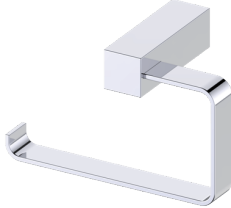

Includes Rosette : 40X4mm
Without Rosette

With Rosette

LISBON COLLECTION TISSUE HOLDER 277152L

PRODUCT NAME: TISSUE HOLDER

PRODUCT CODE: 277152L

MATERIAL: All-brass construction

KEY FEATURES: Contemporary design. Square base with clean and elongated lines.

Lifetime Limited (Residential Use)
One Year (Commercial Use)

NOTE: Dimensions and specifications are subject to change without notice.

LISBON COLLECTION

Large Square Rosette
277SQLG 45X12mm

Small Round Rosette
137RDSM 40X4mm

Large Round Rosette
137RDLG 48X10mm

NOTE: Dimensions and specifications are subject to change without notice.