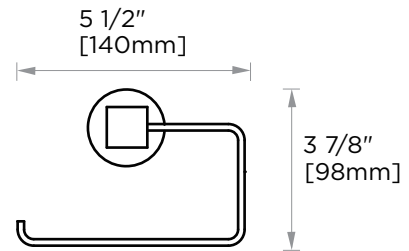

Lifetime Limited (Residential Use)
One Year (Commercial Use)

NOTE: Dimensions and specifications are subject to change without notice.

LISBON COLLECTION

Large Square Rosette
277SQLG 45X12mm

Small Round Rosette
137RDSM 40X4mm

Large Round Rosette
137RDLG 48X10mm

NOTE: Dimensions and specifications are subject to change without notice.