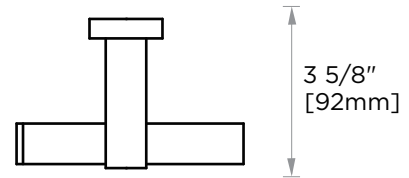

Lifetime Limited (Residential Use)
One Year (Commercial Use)

NOTE: Dimensions and specifications are subject to change without notice.

LISBON COLLECTION

Large Square Rosette
277SQLG 45X12mm

Small Round Rosette
137RDSM 40X4mm

Large Round Rosette
137RDLG 48X10mm

NOTE: Dimensions and specifications are subject to change without notice.