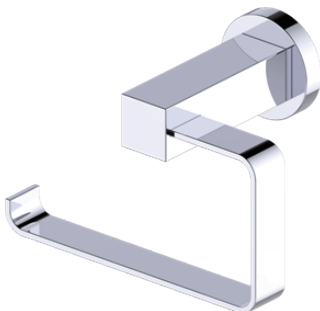

Includes Rosette : 40X4mm
Without Rosette

With Rosette

LISBON COLLECTION TISSUE HOLDER 277152L

PRODUCT NAME: TISSUE HOLDER

PRODUCT CODE: 277152L

MATERIAL: All-brass construction

KEY FEATURES: Contemporary design. Square base with clean and elongated lines.

Lifetime Limited (Residential Use)
One Year (Commercial Use)

NOTE: Dimensions and specifications are subject to change without notice.

LISBON COLLECTION

Large Square Rosette
277SQLG 45X12mm

Small Round Rosette
137RDSM 40X4mm

Large Round Rosette
137RDLG 48X10mm

NOTE: Dimensions and specifications are subject to change without notice.