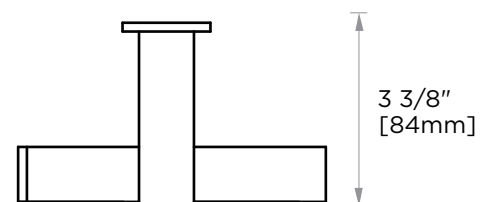

Includes Rosette : 40X4mm
Without Rosette

With Rosette

LISBON COLLECTION TISSUE HOLDER 277152L

PRODUCT NAME: TISSUE HOLDER

PRODUCT CODE: 277152L

MATERIAL: All-brass construction

KEY FEATURES: Contemporary design. Square base with clean and elongated lines.

Lifetime Limited (Residential Use)
One Year (Commercial Use)

NOTE: Dimensions and specifications are subject to change without notice.

LISBON COLLECTION

Large Square Rosette
277SQLG 45X12mm

Small Round Rosette
137RDSM 40X4mm

Large Round Rosette
137RDLG 48X10mm

NOTE: Dimensions and specifications are subject to change without notice.