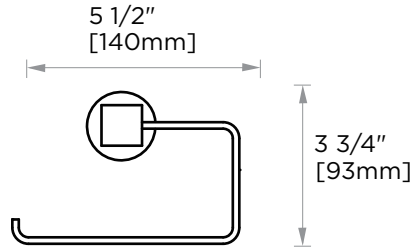

Lifetime Limited (Residential Use)
One Year (Commercial Use)

NOTE: Dimensions and specifications are subject to change without notice.

LISBON COLLECTION

Large Square Rosette
277SQLG 45X12mm

Small Round Rosette
137RDSM 40X4mm

Large Round Rosette
137RDLG 48X10mm

NOTE: Dimensions and specifications are subject to change without notice.