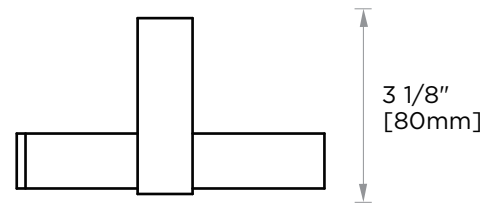

Includes Rosette : 40X4mm
Without Rosette

With Rosette

LISBON COLLECTION TISSUE HOLDER 277152L

PRODUCT NAME: TISSUE HOLDER

PRODUCT CODE: 277152L

MATERIAL: All-brass construction

KEY FEATURES: Contemporary design. Square base with clean and elongated lines.

Lifetime Limited (Residential Use)
One Year (Commercial Use)

NOTE: Dimensions and specifications are subject to change without notice.

LISBON COLLECTION

Large Square Rosette
277SQLG 45X12mm

Small Round Rosette
137RDSM 40X4mm

Large Round Rosette
137RDLG 48X10mm

NOTE: Dimensions and specifications are subject to change without notice.