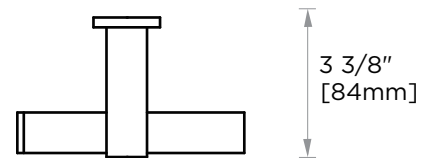

Lifetime Limited (Residential Use)
One Year (Commercial Use)

NOTE: Dimensions and specifications are subject to change without notice.

LISBON COLLECTION

Large Square Rosette
277SQLG 45X12mm

Small Round Rosette
137RDSM 40X4mm

Large Round Rosette
137RDLG 48X10mm

NOTE: Dimensions and specifications are subject to change without notice.