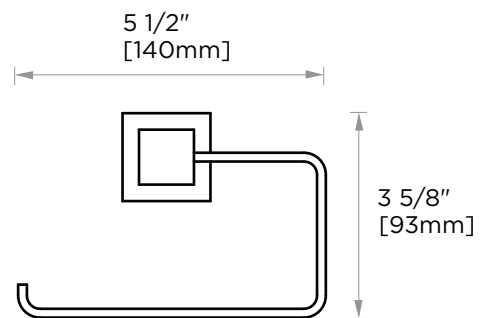

Includes Rosette : 40X4mm
Without Rosette

With Rosette

LISBON COLLECTION TISSUE HOLDER 277152L

PRODUCT NAME: TISSUE HOLDER

PRODUCT CODE: 277152L

MATERIAL: All-brass construction

KEY FEATURES: Contemporary design. Square base with clean and elongated lines.

Lifetime Limited (Residential Use)
One Year (Commercial Use)

NOTE: Dimensions and specifications are subject to change without notice.

LISBON COLLECTION

Large Square Rosette
277SQLG 45X12mm

Small Round Rosette
137RDSM 40X4mm

Large Round Rosette
137RDLG 48X10mm

NOTE: Dimensions and specifications are subject to change without notice.