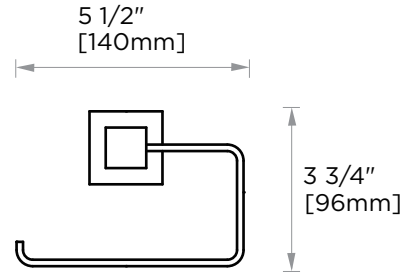

Lifetime Limited (Residential Use)
One Year (Commercial Use)

NOTE: Dimensions and specifications are subject to change without notice.

LISBON COLLECTION

Large Square Rosette
277SQLG 45X12mm

Small Round Rosette
137RDSM 40X4mm

Large Round Rosette
137RDLG 48X10mm

NOTE: Dimensions and specifications are subject to change without notice.