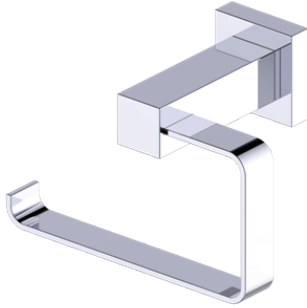

Includes Rosette : 40X4mm
Without Rosette

With Rosette

LISBON COLLECTION TISSUE HOLDER 277152L

PRODUCT NAME: TISSUE HOLDER

PRODUCT CODE: 277152L

MATERIAL: All-brass construction

KEY FEATURES: Contemporary design. Square base with clean and elongated lines.

Lifetime Limited (Residential Use)
One Year (Commercial Use)

NOTE: Dimensions and specifications are subject to change without notice.

LISBON COLLECTION

Large Square Rosette
277SQLG 45X12mm

Small Round Rosette
137RDSM 40X4mm

Large Round Rosette
137RDLG 48X10mm

NOTE: Dimensions and specifications are subject to change without notice.