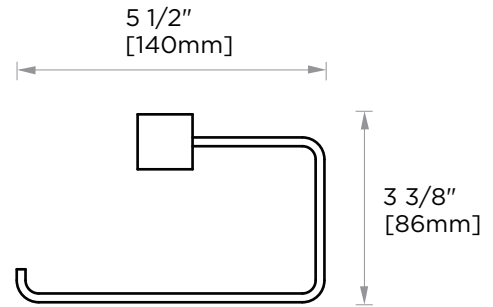

Includes Rosette : 40X4mm
Without Rosette

With Rosette

LISBON COLLECTION TISSUE HOLDER 277152L

PRODUCT NAME: TISSUE HOLDER

PRODUCT CODE: 277152L

MATERIAL: All-brass construction

KEY FEATURES: Contemporary design. Square base with clean and elongated lines.

Lifetime Limited (Residential Use)
One Year (Commercial Use)

NOTE: Dimensions and specifications are subject to change without notice.

LISBON COLLECTION

Large Square Rosette
277SQLG 45X12mm

Small Round Rosette
137RDSM 40X4mm

Large Round Rosette
137RDLG 48X10mm

NOTE: Dimensions and specifications are subject to change without notice.