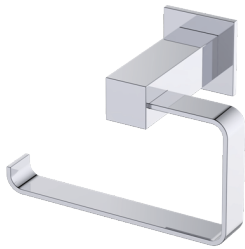

Includes Rosette : 40X4mm
Without Rosette

With Rosette

LISBON COLLECTION TISSUE HOLDER 277152L

PRODUCT NAME: TISSUE HOLDER

PRODUCT CODE: 277152L

MATERIAL: All-brass construction

KEY FEATURES: Contemporary design. Square base with clean and elongated lines.

Lifetime Limited (Residential Use)
One Year (Commercial Use)

NOTE: Dimensions and specifications are subject to change without notice.

LISBON COLLECTION

Large Square Rosette
277SQLG 45X12mm

Small Round Rosette
137RDSM 40X4mm

Large Round Rosette
137RDLG 48X10mm

NOTE: Dimensions and specifications are subject to change without notice.