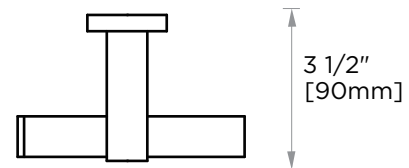

Lifetime Limited (Residential Use)
One Year (Commercial Use)

NOTE: Dimensions and specifications are subject to change without notice.

LISBON COLLECTION

Large Square Rosette
277SQLG 45X12mm

Small Round Rosette
137RDSM 40X4mm

Large Round Rosette
137RDLG 48X10mm

NOTE: Dimensions and specifications are subject to change without notice.