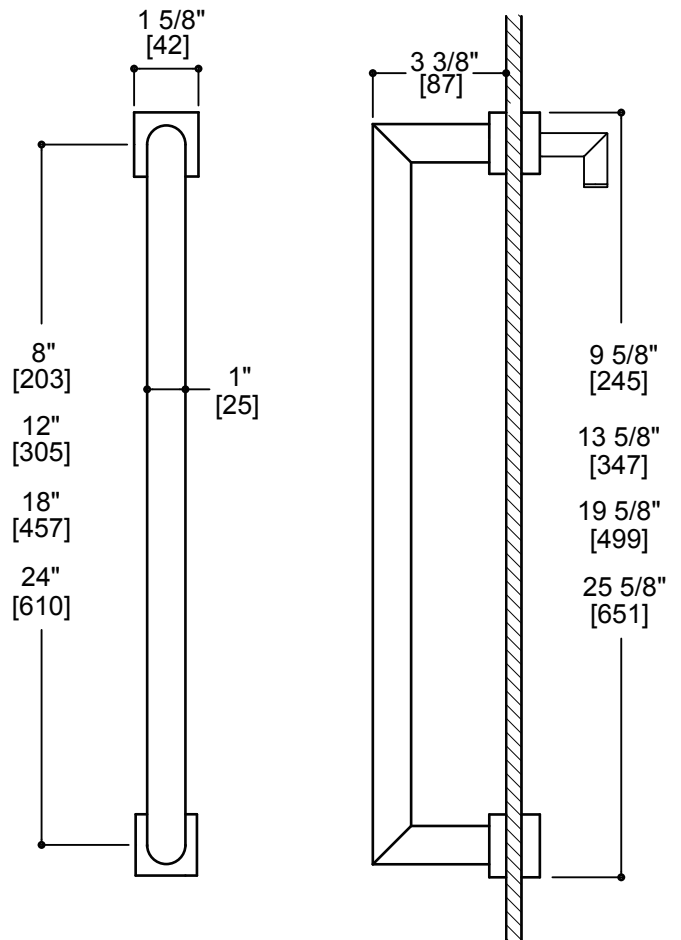

MADRID COLLECTION

Shower Door Knob - Knob Only

Item #: 2627503

*Purchase Single Shower Door Handle To Pair With: 2627508, 2627512, 2627518, 2627524

FEATURES

- Modern styling
- Durable finishes
- Concealed installation
- Brass Construction

MOUNTING HARDWARE

- Clear gaskets included

- Glass Hole Diameter : 3/8" / 10mm
- Glass Hole C - C Distance 6" : 6" / 152mm
- Glass Hole C - C Distance 8" : 8" / 203mm
- Glass Hole C - C Distance 12" : 12" / 305mm
- Glass Hole C - C Distance 18" : 18" / 457mm
- Glass Hole C - C Distance 24" : 24" / 610mm
- Glass Hole C - C Distance 30" : 30" / 762mm
- Glass Thickness : 10-12mm

*Can be used with extension kit for thicker doors.

Note: Dimensions and specifications are subject to change without notice.