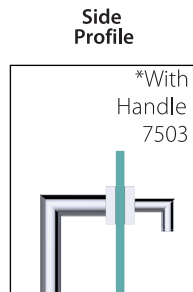

MADRID COLLECTION

Shower Door Knob - Knob Only

Item #: 2627503

*Purchase Single Shower Door Handle To Pair With: 2627508, 2627512, 2627518, 2627524

FEATURES

- Modern styling
- Durable finishes
- Concealed installation
- Brass Construction

MOUNTING HARDWARE

- Clear gaskets included

- Glass Hole Diameter : 3/8" / 10mm
- Glass Hole C - C Distance 6" : 6" / 152mm
- Glass Hole C - C Distance 8" : 8" / 203mm
- Glass Hole C - C Distance 12" : 12" / 305mm
- Glass Hole C - C Distance 18" : 18" / 457mm
- Glass Hole C - C Distance 24" : 24" / 610mm
- Glass Hole C - C Distance 30" : 30" / 762mm
- Glass Thickness : 10-12mm