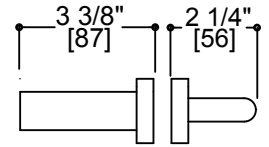

MADRID COLLECTION

Shower Door Knob - Knob Only

Item #: 2627503

*Purchase Single Shower Door Handle To Pair With: 2627508, 2627512, 2627518, 2627524

FEATURES

- Modern styling
- Durable finishes
- Concealed installation
- Brass Construction

MOUNTING HARDWARE

- Clear gaskets included

- Glass Hole Diameter : 3/8" / 10mm
- Glass Hole C - C Distance 6" : 6" / 152mm
- Glass Hole C - C Distance 8" : 8" / 203mm
- Glass Hole C - C Distance 12" : 12" / 305mm
- Glass Hole C - C Distance 18" : 18" / 457mm
- Glass Hole C - C Distance 24" : 24" / 610mm
- Glass Hole C - C Distance 30" : 30" / 762mm
- Glass Thickness : 10-12mm