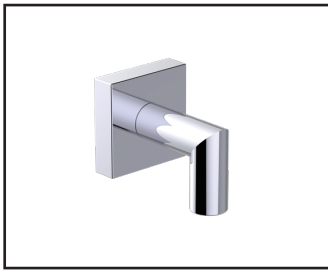

MADRID COLLECTION

Shower Door Knob - Knob Only

Item #: 2627503

*Purchase Single Shower Door Handle To Pair With: 2627508, 2627512, 2627518, 2627524

FEATURES

- Modern styling
- Durable finishes
- Concealed installation
- Brass Construction

MOUNTING HARDWARE

- Clear gaskets included

- Glass Hole Diameter : 3/8" / 10mm
- Glass Hole C - C Distance 6" : 6" / 152mm
- Glass Hole C - C Distance 8" : 8" / 203mm
- Glass Hole C - C Distance 12" : 12" / 305mm
- Glass Hole C - C Distance 18" : 18" / 457mm
- Glass Hole C - C Distance 24" : 24" / 610mm
- Glass Hole C - C Distance 30" : 30" / 762mm
- Glass Thickness : 10-12mm