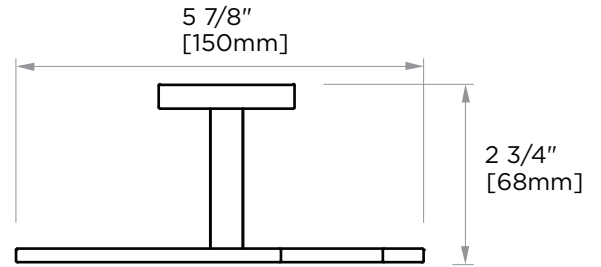

MILAN COLLECTION
TISSUE HOLDER
254152

PRODUCT NAME: TISSUE HOLDER

PRODUCT CODE: 254152

MATERIAL: All-brass construction

KEY FEATURES: Contemporary design. Clean linear statement combined with engineered curves.

NOTE: Dimensions and specifications are subject to change without notice.