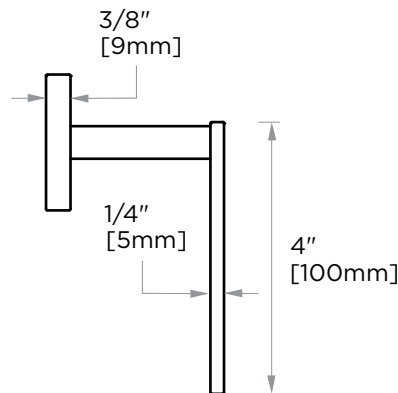

MILAN COLLECTION
TISSUE HOLDER
254152

PRODUCT NAME: TISSUE HOLDER

PRODUCT CODE: 254152

MATERIAL: All-brass construction

KEY FEATURES: Contemporary design. Clean linear statement combined with engineered curves.

NOTE: Dimensions and specifications are subject to change without notice.