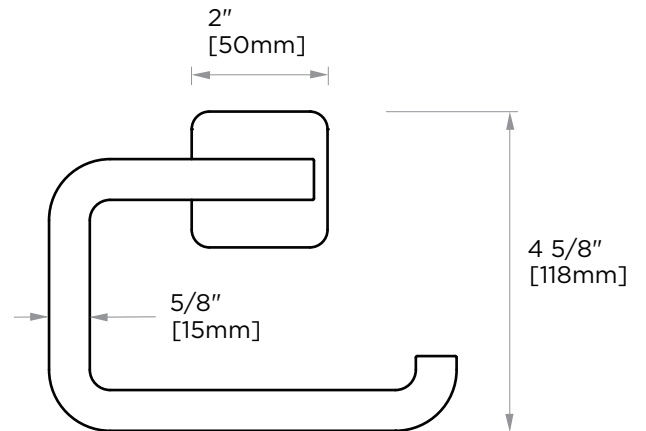

MILAN COLLECTION
TISSUE HOLDER
254152

PRODUCT NAME: TISSUE HOLDER

PRODUCT CODE: 254152

MATERIAL: All-brass construction

KEY FEATURES: Contemporary design. Clean linear statement combined with engineered curves.

NOTE: Dimensions and specifications are subject to change without notice.