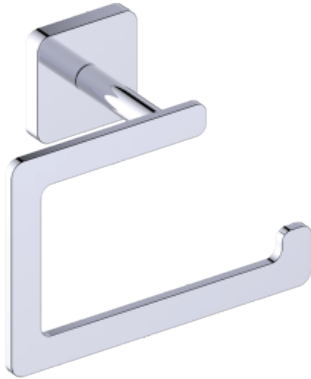

MILAN COLLECTION
TISSUE HOLDER
254152

PRODUCT NAME: TISSUE HOLDER

PRODUCT CODE: 254152

MATERIAL: All-brass construction

KEY FEATURES: Contemporary design. Clean linear statement combined with engineered curves.