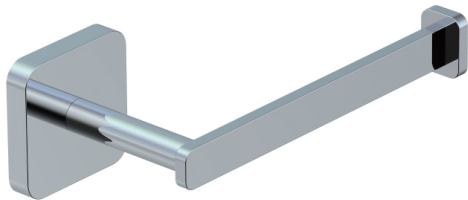

MILAN COLLECTION
TISSUE HOLDER
254151

PRODUCT NAME: TISSUE HOLDER

PRODUCT CODE: 254151

MATERIAL: All-brass construction

KEY FEATURES: Contemporary design. Clean linear statement combined with engineered curves.