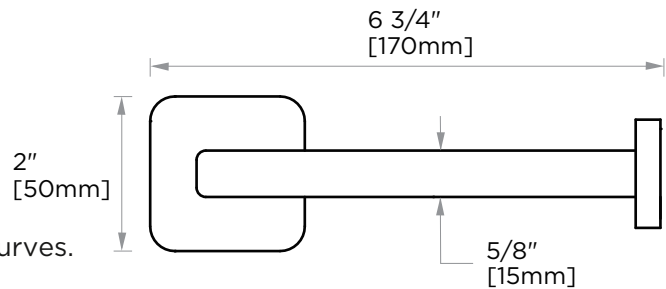

MILAN COLLECTION
TISSUE HOLDER
254151

PRODUCT NAME: TISSUE HOLDER

PRODUCT CODE: 254151

MATERIAL: All-brass construction

KEY FEATURES: Contemporary design. Clean linear statement combined with engineered curves.

NOTE: Dimensions and specifications are subject to change without notice.