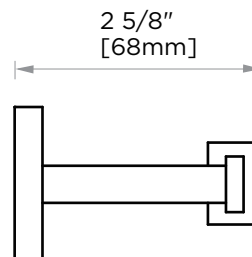

MILAN COLLECTION
TISSUE HOLDER
254151

PRODUCT NAME: TISSUE HOLDER

PRODUCT CODE: 254151

MATERIAL: All-brass construction

KEY FEATURES: Contemporary design. Clean linear statement combined with engineered curves.

NOTE: Dimensions and specifications are subject to change without notice.