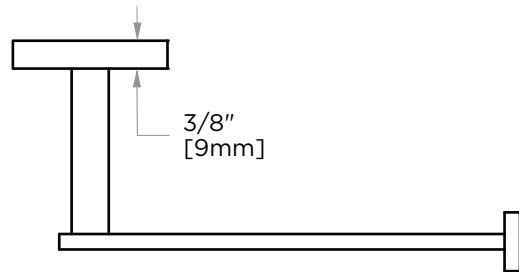

MILAN COLLECTION
TISSUE HOLDER
254151

PRODUCT NAME: TISSUE HOLDER

PRODUCT CODE: 254151

MATERIAL: All-brass construction

KEY FEATURES: Contemporary design. Clean linear statement combined with engineered curves.