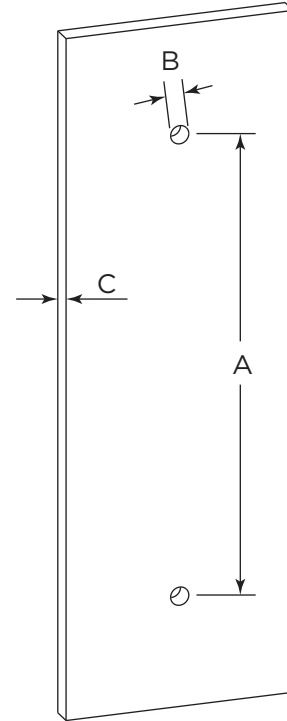

LONDON COLLECTION
SINGLE SHOWER
DOOR HANDLE 8"
2487508

PRODUCT NAME: SINGLE SHOWER DOOR HANDLER

PRODUCT CODE: 2487508

MATERIAL: All-brass construction

KEY FEATURES: Contemporary design. Sleek rectangular shapes offset by strong squared anchors.

NOTE: Dimensions and specifications are subject to change without notice.

HANDLES INFO

Components Included		
①	Handle	X1
②	Set Screw M5	X2
③	Fixing Bracket	X2
④	Rubber Gasket	X4

Mounting Kits Included		
	X1	Allen Key

GLASS INFO

Glass Hole C-C Distance		
A	6"/152mm	6" Shower Door Handle
	8"/203mm	8" Shower Door Handle
	12"/305mm	12" Shower Door Handle
	18"/457mm	18" Shower Door Handle
	24"/610mm	24" Shower Door Handle
B	3/8"(10mm)	Glass Hole Diameter
C	6-12mm	Glass Thickness