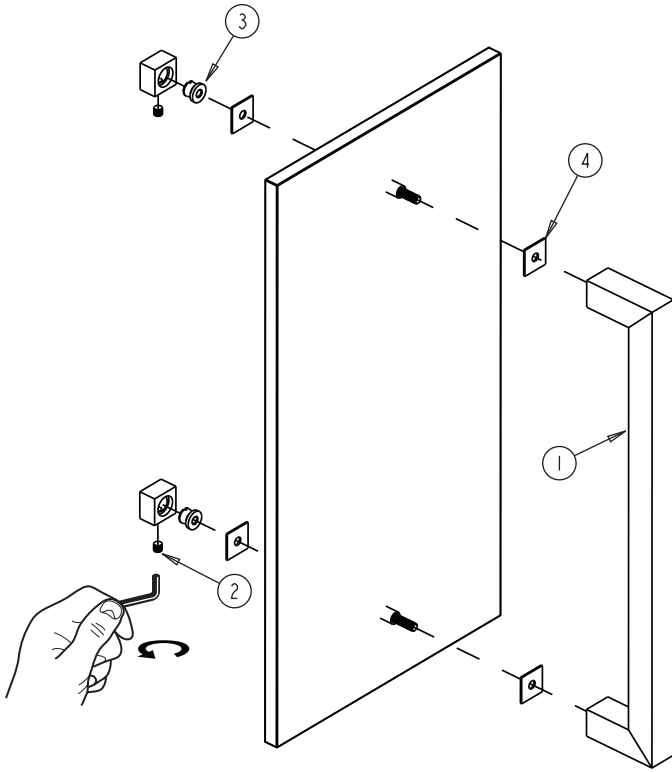

LONDON COLLECTION
SINGLE SHOWER
DOOR HANDLE 8"
2487508

PRODUCT NAME: SINGLE SHOWER DOOR HANDLER

PRODUCT CODE: 2487508

MATERIAL: All-brass construction

KEY FEATURES: Contemporary design. Sleek rectangular shapes offset by strong squared anchors.

NOTE: Dimensions and specifications are subject to change without notice.

HANDLES INFO

Components Included		
①	Handle	X1
②	Set Screw M5	X2
③	Fixing Bracket	X2
④	Rubber Gasket	X4

Mounting Kits Included		
	X1	Allen Key

GLASS INFO

Glass Hole C-C Distance		
A	6"/152mm	6" Shower Door Handle
	8"/203mm	8" Shower Door Handle
	12"/305mm	12" Shower Door Handle
	18"/457mm	18" Shower Door Handle
	24"/610mm	24" Shower Door Handle
B	3/8"(10mm)	Glass Hole Diameter
C	6-12mm	Glass Thickness