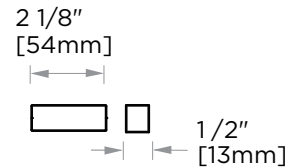

LONDON COLLECTION
SINGLE SHOWER
DOOR HANDLE 8"
2487508

PRODUCT NAME: SINGLE SHOWER DOOR HANDLER

PRODUCT CODE: 2487508

MATERIAL: All-brass construction

KEY FEATURES: Contemporary design. Sleek rectangular shapes offset by strong squared anchors.

NOTE: Dimensions and specifications are subject to change without notice.

HANDLES INFO

Components Included		
①	Handle	X1
②	Set Screw M5	X2
③	Fixing Bracket	X2
④	Rubber Gasket	X4

Mounting Kits Included		
	X1	Allen Key

GLASS INFO

Glass Hole C-C Distance		
A	6"/152mm	6" Shower Door Handle
	8"/203mm	8" Shower Door Handle
	12"/305mm	12" Shower Door Handle
	18"/457mm	18" Shower Door Handle
	24"/610mm	24" Shower Door Handle
B	3/8"(10mm)	Glass Hole Diameter
C	6-12mm	Glass Thickness