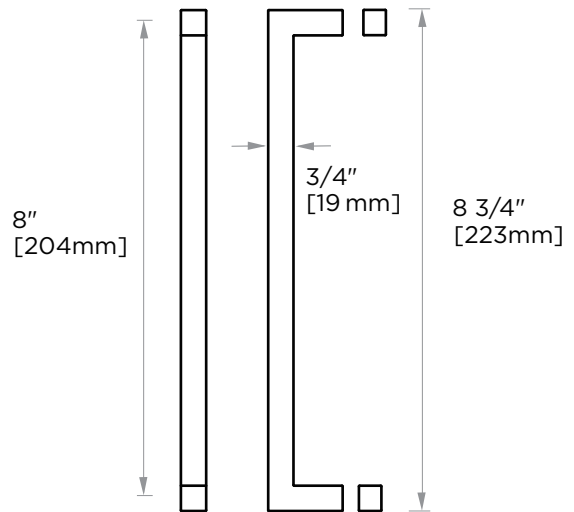

LONDON COLLECTION
SINGLE SHOWER
DOOR HANDLE 8"
2487508

PRODUCT NAME: SINGLE SHOWER DOOR HANDLER

PRODUCT CODE: 2487508

MATERIAL: All-brass construction

KEY FEATURES: Contemporary design. Sleek rectangular shapes offset by strong squared anchors.

NOTE: Dimensions and specifications are subject to change without notice.

HANDLES INFO

Components Included		
①	Handle	X1
②	Set Screw M5	X2
③	Fixing Bracket	X2
④	Rubber Gasket	X4

Mounting Kits Included		
	X1	Allen Key

GLASS INFO

Glass Hole C-C Distance		
A	6"/152mm	6" Shower Door Handle
	8"/203mm	8" Shower Door Handle
	12"/305mm	12" Shower Door Handle
	18"/457mm	18" Shower Door Handle
	24"/610mm	24" Shower Door Handle
B	3/8"(10mm)	Glass Hole Diameter
C	6-12mm	Glass Thickness

* Can be used with extension kit for thicker doors

NOTE: Dimensions and specifications are subject to change without notice.