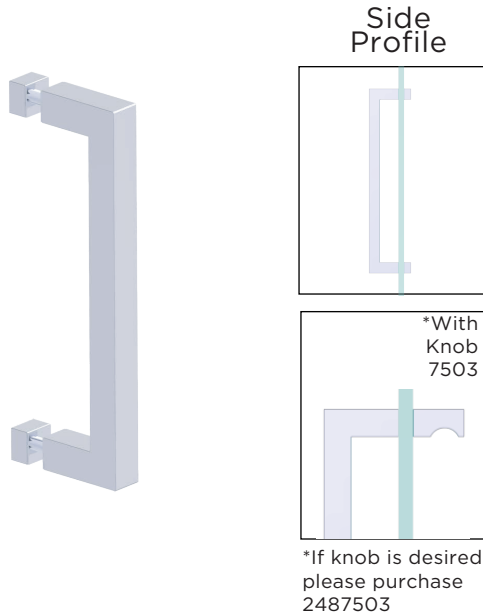

LONDON COLLECTION
SINGLE SHOWER
DOOR HANDLE 8"
2487508

PRODUCT NAME: SINGLE SHOWER DOOR HANDLER

PRODUCT CODE: 2487508

MATERIAL: All-brass construction

KEY FEATURES: Contemporary design. Sleek rectangular shapes offset by strong squared anchors.

NOTE: Dimensions and specifications are subject to change without notice.

HANDLES INFO

Components Included		
①	Handle	X1
②	Set Screw M5	X2
③	Fixing Bracket	X2
④	Rubber Gasket	X4

Mounting Kits Included		
	X1	Allen Key

GLASS INFO

Glass Hole C-C Distance		
A	6"/152mm	6" Shower Door Handle
	8"/203mm	8" Shower Door Handle
	12"/305mm	12" Shower Door Handle
	18"/457mm	18" Shower Door Handle
	24"/610mm	24" Shower Door Handle
B	3/8"(10mm)	Glass Hole Diameter
C	6-12mm	Glass Thickness