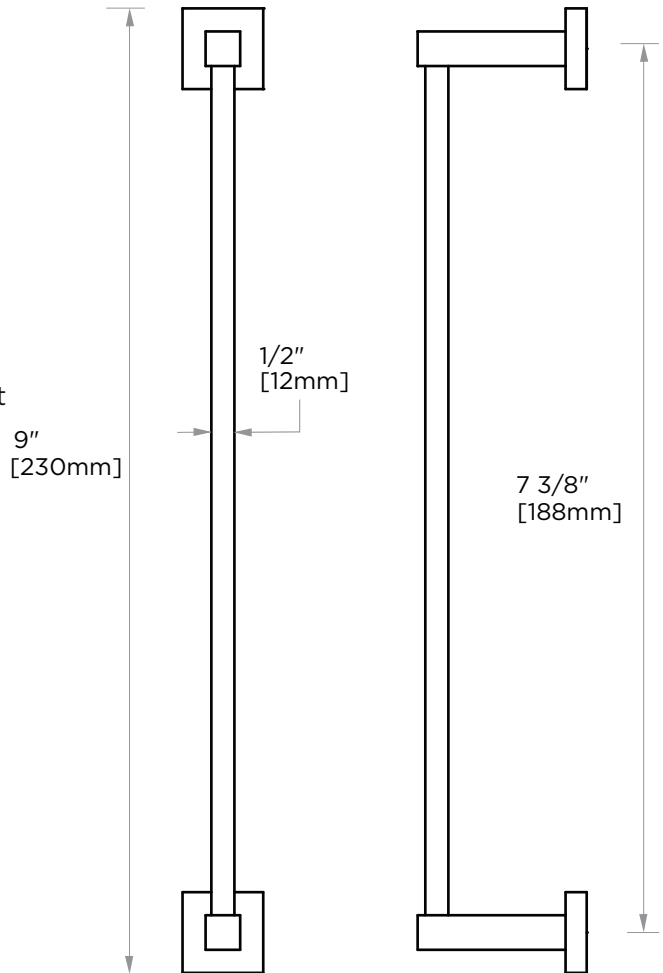

WARRANTY:

Lifetime Limited (Residential Use)
One Year (Commercial Use)

NOTE: Dimensions and specifications are subject to change without notice.