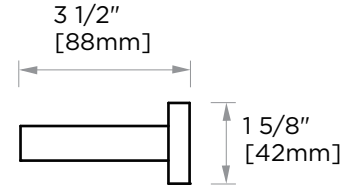

LONDON COLLECTION
TOWEL BAR 9"
248109

PRODUCT NAME: TOWEL BAR 9"

PRODUCT CODE: 248109

MATERIAL: All-brass construction

KEY FEATURES: Contemporary design. Sleek rectangular shapes offset by strong squared anchors.