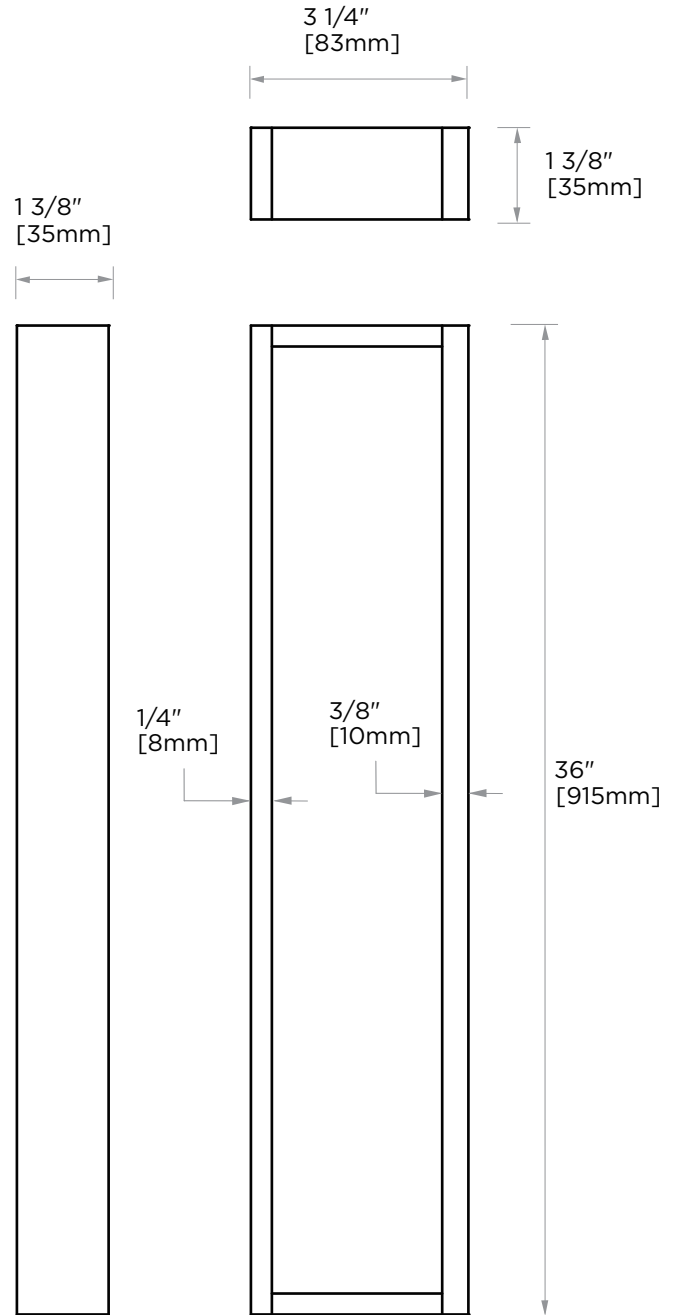

BERLIN COLLECTION
TOWEL BAR 36"
232360

PRODUCT NAME: TOWEL BAR 36"

PRODUCT CODE: 232360

MATERIAL: All-brass construction

KEY FEATURES: Contemporary design with solid bold rectangular geometry.

STOCKED FINISHES:

NOTE: Dimensions and specifications are subject to change without notice.