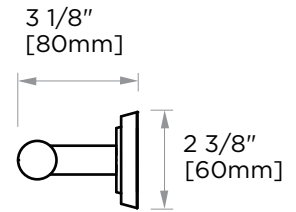

SOFIA COLLECTION TOWEL BAR 24" 167240

PRODUCT NAME: TOWEL BAR 24"

PRODUCT CODE: 167240

MATERIAL: All-brass construction

KEY FEATURES: Contemporary design.
Geometric with bold circular backdrop.

STOCKED FINISHES:

NOTE: Dimensions and specifications are subject to change without notice.