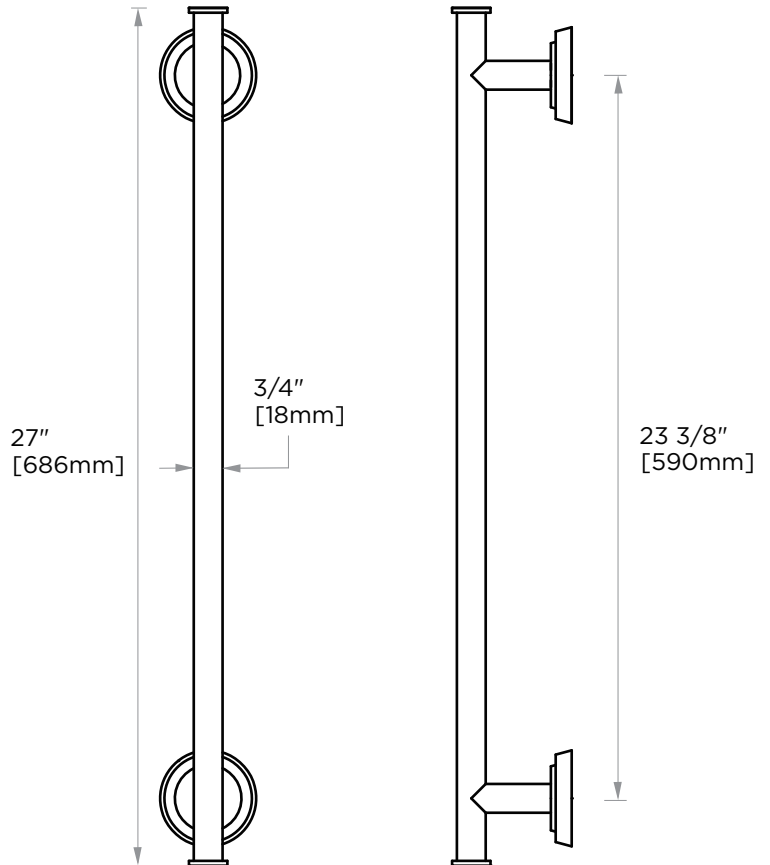

SOFIA COLLECTION TOWEL BAR 24" 167240

PRODUCT NAME: TOWEL BAR 24"

PRODUCT CODE: 167240

MATERIAL: All-brass construction

KEY FEATURES: Contemporary design.
Geometric with bold circular backdrop.

STOCKED FINISHES:

NOTE: Dimensions and specifications are subject to change without notice.