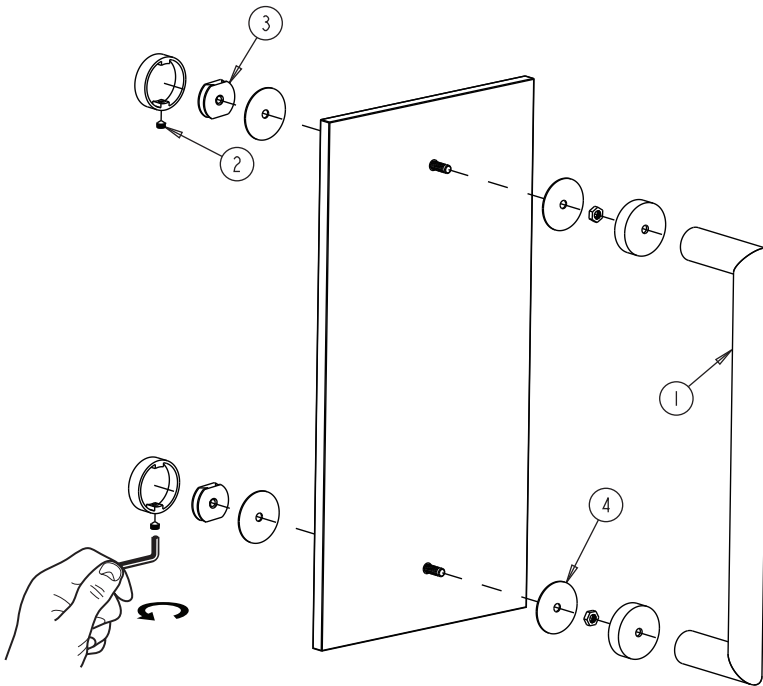

## OSLO COLLECTION SINGLE SHOWER DOOR HANDLE 18"

1447518

**PRODUCT NAME:** SINGLE SHOWER DOOR HANDLE 18"

**PRODUCT CODE:** 1447518

**MATERIAL:** All-brass construction

**KEY FEATURES:** Contemporary design. Round minimalist look.

### HANDLES INFO

Components Included		
①	Handle	X1
②	Set Screw M6	X2
③	Fixing Bracket	X2
④	Rubber Gasket	X4

### GLASS INFO

Glass Hole C-C Distance		
A	6"/152mm	6" Shower Door Handle
	8"/203mm	8" Shower Door Handle
	12"/305mm	12" Shower Door Handle
	18"/457mm	18" Shower Door Handle
	24"/610mm	24" Shower Door Handle
B	1/2" (12mm)	Glass Hole Diameter
C	6-12mm	Glass Thickness