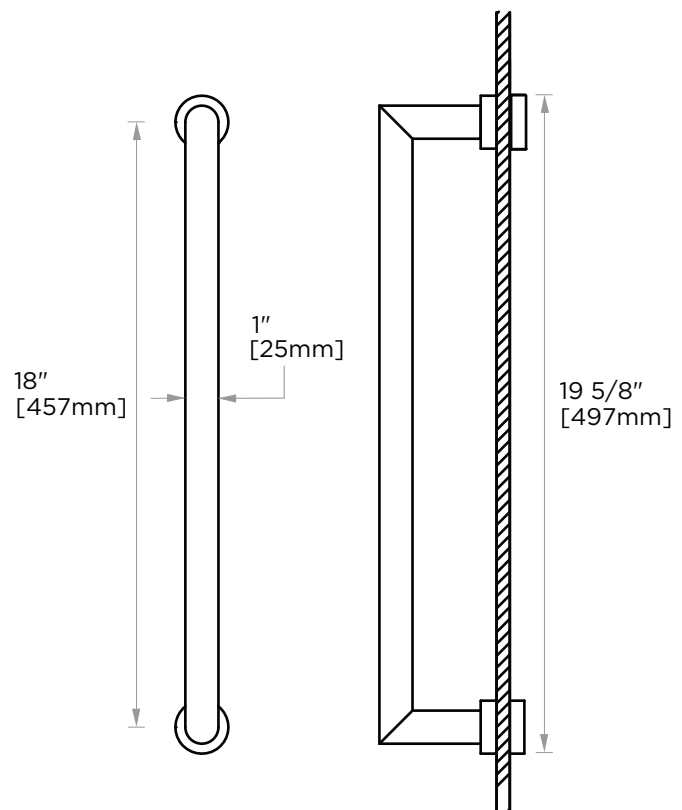

## OSLO COLLECTION SINGLE SHOWER DOOR HANDLE 18"

1447518

**PRODUCT NAME:** SINGLE SHOWER DOOR HANDLE 18"

**PRODUCT CODE:** 1447518

**MATERIAL:** All-brass construction

**KEY FEATURES:** Contemporary design. Round minimalist look.

NOTE: Dimensions and specifications are subject to change without notice.

### HANDLES INFO

Components Included		
①	Handle	X1
②	Set Screw M6	X2
③	Fixing Bracket	X2
④	Rubber Gasket	X4

### GLASS INFO

Glass Hole C-C Distance		
A	6"/152mm	6" Shower Door Handle
	8"/203mm	8" Shower Door Handle
	12"/305mm	12" Shower Door Handle
	18"/457mm	18" Shower Door Handle
	24"/610mm	24" Shower Door Handle
B	1/2" (12mm)	Glass Hole Diameter
C	6-12mm	Glass Thickness