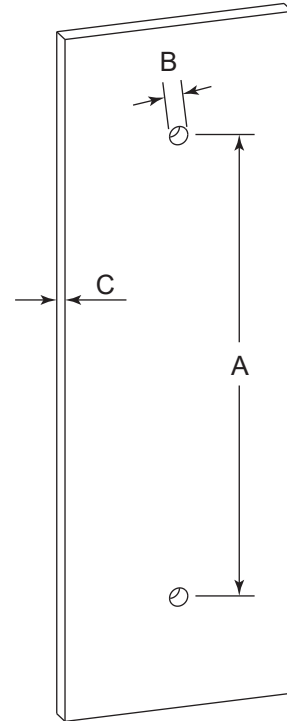

## OSLO COLLECTION SINGLE SHOWER DOOR HANDLE 18"

1447518

**PRODUCT NAME:** SINGLE SHOWER DOOR HANDLE 18"

**PRODUCT CODE:** 1447518

**MATERIAL:** All-brass construction

**KEY FEATURES:** Contemporary design. Round minimalist look.

NOTE: Dimensions and specifications are subject to change without notice.

### HANDLES INFO

Components Included		
①	Handle	X1
②	Set Screw M6	X2
③	Fixing Bracket	X2
④	Rubber Gasket	X4

### GLASS INFO

Glass Hole C-C Distance		
A	6"/152mm	6" Shower Door Handle
	8"/203mm	8" Shower Door Handle
	12"/305mm	12" Shower Door Handle
	18"/457mm	18" Shower Door Handle
	24"/610mm	24" Shower Door Handle
B	1/2" (12mm)	Glass Hole Diameter
C	6-12mm	Glass Thickness