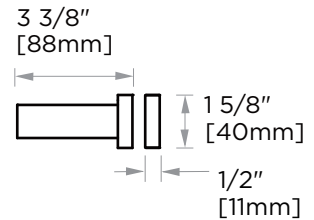

## OSLO COLLECTION SINGLE SHOWER DOOR HANDLE 18"

1447518

**PRODUCT NAME:** SINGLE SHOWER DOOR HANDLE 18"

**PRODUCT CODE:** 1447518

**MATERIAL:** All-brass construction

**KEY FEATURES:** Contemporary design. Round minimalist look.

### GLASS INFO

Glass Hole C-C Distance		
A	6"/152mm	6" Shower Door Handle
	8"/203mm	8" Shower Door Handle
	12"/305mm	12" Shower Door Handle
	18"/457mm	18" Shower Door Handle
	24"/610mm	24" Shower Door Handle
B	1/2" (12mm)	Glass Hole Diameter
C	6-12mm	Glass Thickness